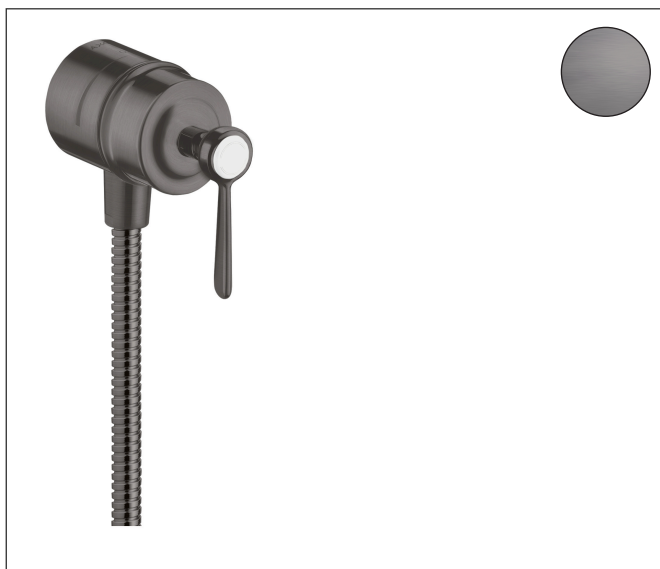

Brand AXOR
Art. Name **AXOR Montreux** Wall Outlet with Check Valves and Volume Control, Lever Handle
Art. Nr. 16883341
Surface Brushed Black Chrome
Pos. 1

Product Picture

Features

- Hose nut: for shower hoses with conical or cylindrical nut on both sides
- Volume control for 1 function