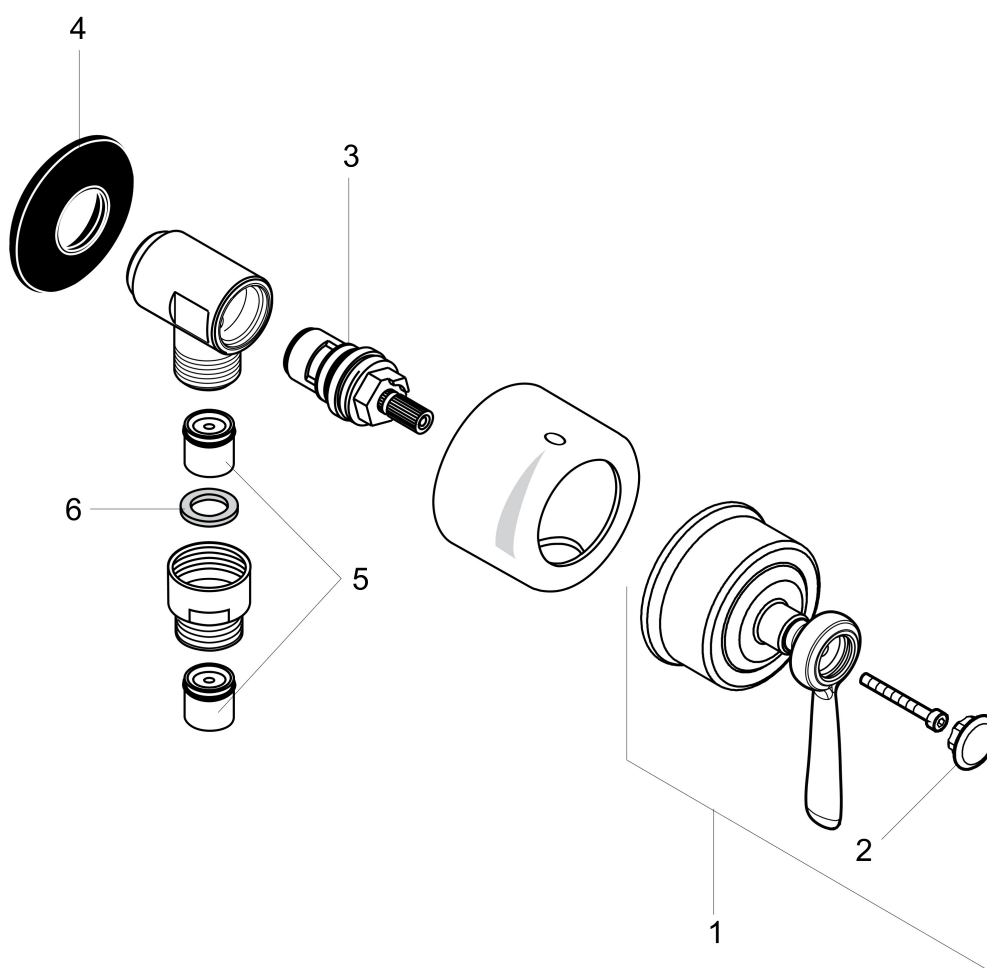

Brand	AXOR
Art. Name	AXOR Montreux Wall Outlet with Check Valves and Volume Control, Lever Handle
Art. Nr.	16883821
Surface	Brushed Nickel
Pos.	1

Product Picture

Features

- Hose nut: for shower hoses with conical or cylindrical nut on both sides
- Volume control for 1 function

Drawing

Brand AXOR
Art. Name **AXOR Montreux** Wall Outlet with Check Valves and Volume Control, Lever Handle
Art. Nr. 16883821
Surface Brushed Nickel
Pos. 1

Spare Parts Drawings for build year: >04/08

Brand AXOR
Art. Name **AXOR Montreux** Wall Outlet with Check Valves and Volume Control, Lever Handle
Art. Nr. 16883821
Surface Brushed Nickel
Pos. 1

Spare parts list for build year: >04/08

Pos.	Description	Article number
1	handle	16693820
2	set of screw covers, cold / hot water / neutral	97987000
3	shut off unit right closing	96350000
4	support element	98557000
5	set of non return valves DW 15	94074000
6	flat seal	97674000