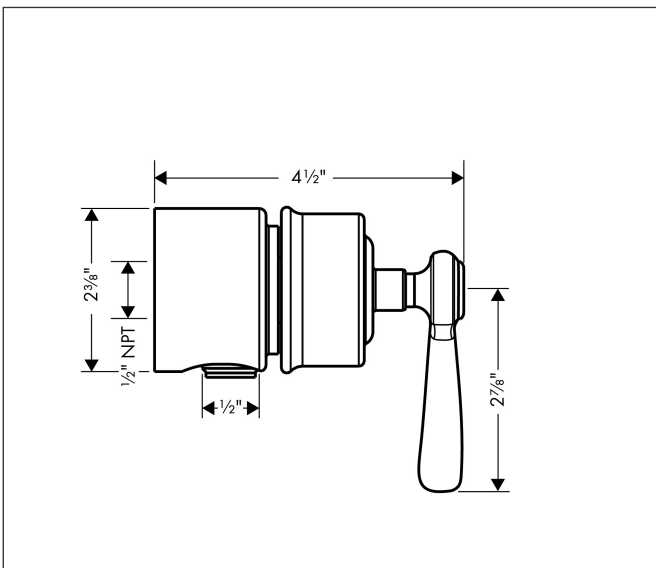

Brand	AXOR
Art. Name	AXOR Montreux Wall Outlet with Check Valves and Volume Control, Lever Handle
Art. Nr.	16883821
Surface	Brushed Nickel
Pos.	1

Product Picture

Features

- Hose nut: for shower hoses with conical or cylindrical nut on both sides
- Volume control for 1 function

Drawing

Brand AXOR
Art. Name **AXOR Montreux** Wall Outlet with Check Valves and Volume Control, Lever Handle
Art. Nr. 16883821
Surface Brushed Nickel
Pos. 1

Spare Parts Drawings for build year: >04/08

Brand AXOR
Art. Name **AXOR Montreux** Wall Outlet with Check Valves and Volume Control, Lever Handle
Art. Nr. 16883821
Surface Brushed Nickel
Pos. 1

Spare parts list for build year: >04/08

Pos.	Description	Article number
1	handle	16693820
2	set of screw covers, cold / hot water / neutral	97987000
3	shut off unit right closing	96350000
4	support element	98557000
5	set of non return valves DW 15	94074000
6	flat seal	97674000