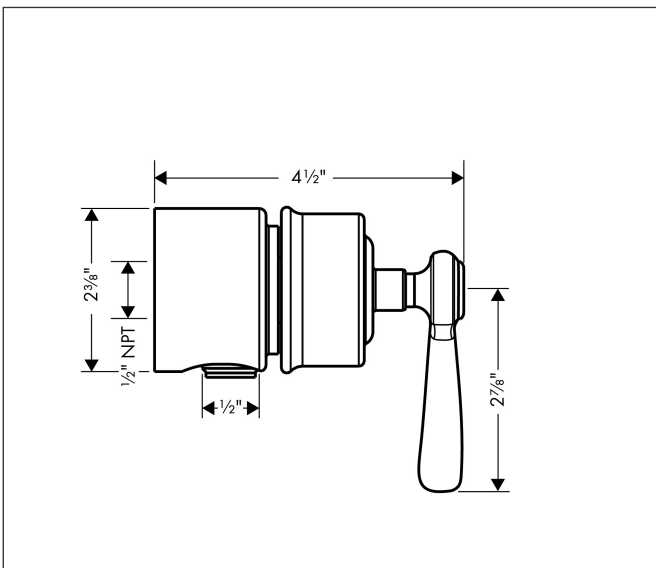

Brand AXOR
Art. Name **AXOR Montreux** Wall Outlet with Check Valves and Volume Control, Lever Handle
Art. Nr. 16883831
Surface polished nickel
Pos. 1

Product Picture

Features

- Hose nut: for shower hoses with conical or cylindrical nut on both sides
- Volume control for 1 function

Drawing