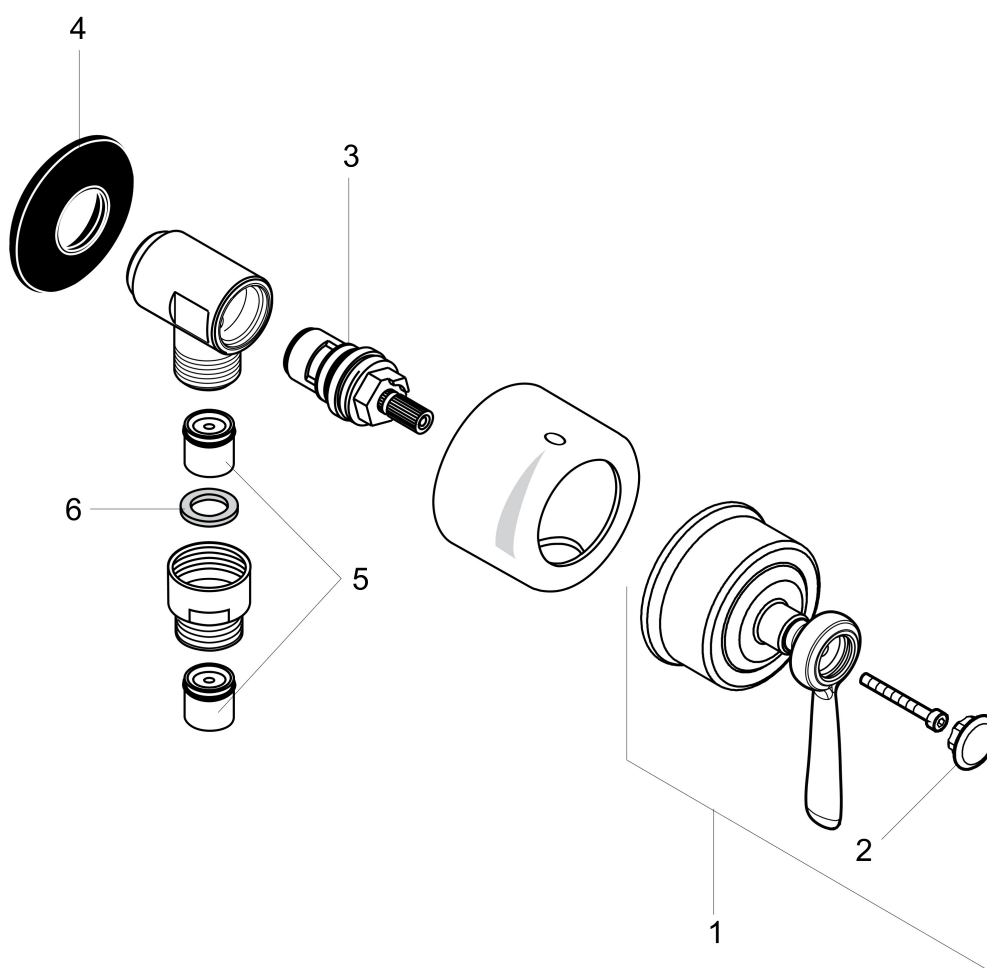

## Features

- Hose nut: for shower hoses with conical or cylindrical nut on both sides
- Volume control for 1 function

## Drawing

Brand AXOR  
Art. Name **AXOR Montreux** Wall Outlet with Check Valves and Volume Control, Lever Handle  
Art. Nr. 16883831  
Surface polished nickel  
Pos. 1

---

## Spare Parts Drawings for build year: >04/08

Brand AXOR  
Art. Name **AXOR Montreux** Wall Outlet with Check Valves and Volume Control, Lever Handle  
Art. Nr. 16883831  
Surface polished nickel  
Pos. 1

## Spare parts list for build year: >04/08

Pos.	Description	Article number
1	handle	16693830
2	set of screw covers, cold / hot water / neutral	97987000
3	shut off unit right closing	96350000
4	support element	98557000
5	set of non return valves DW 15	94074000
6	flat seal	97674000