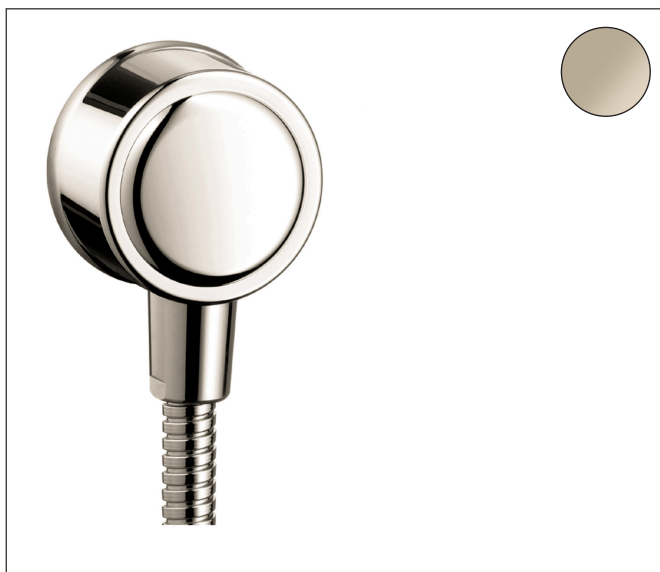

Brand AXOR
Art. Name **AXOR Montreux** Wall Outlet with Check Valves
Art. Nr. 16884831
Surface polished nickel
Pos. 1

Product Picture

Features

- For all 1/2" hoses
- Metal connection angle
- 1/2"

Drawing