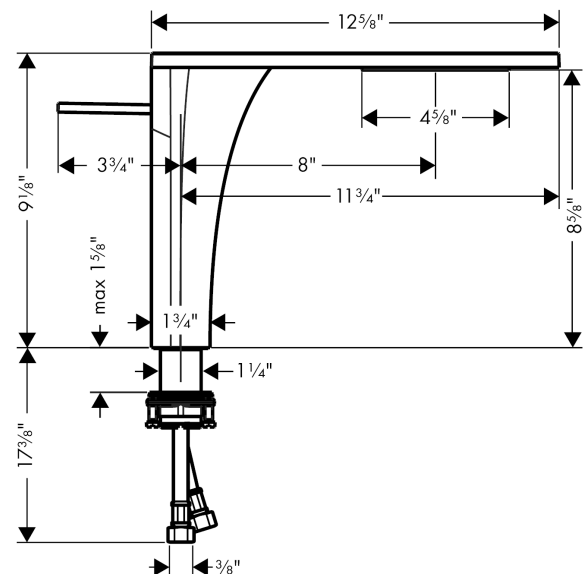

### Features

- Wide water jet
- Flow: 1.2 GPM (4.5 L/Min)
- Joystick ceramic cartridge
- Does not include: Pop-up assembly

## Scale drawing

**AXOR Massaud**  
**Single-Hole Faucet 220, 1.2 GPM**  
Finishes : **chrome**    Part no. : **18020001**