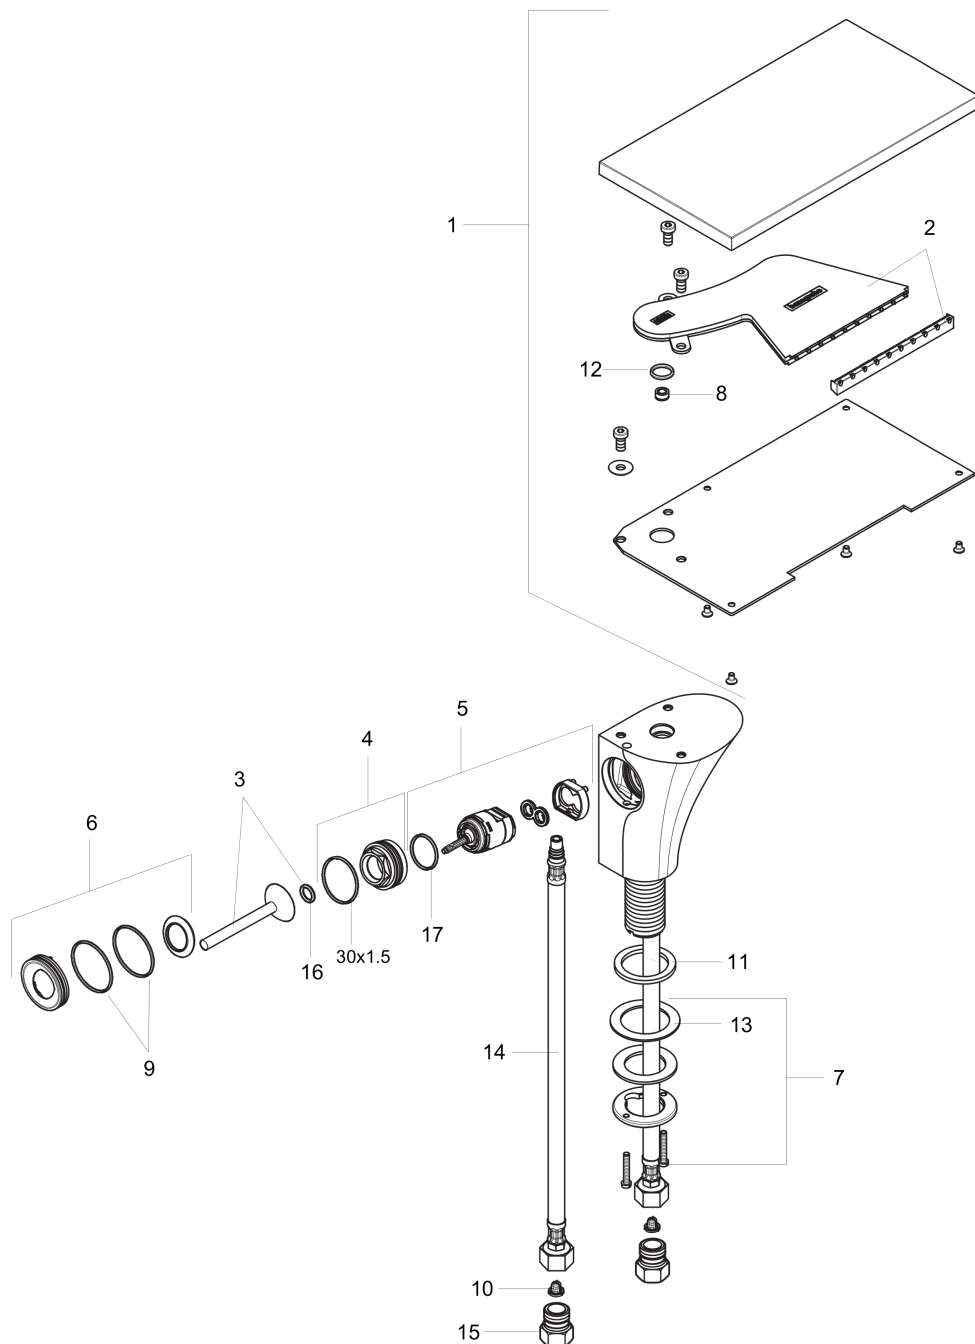

## Scale drawing

**AXOR Massaud**  
**Single-Hole Faucet 220, 1.2 GPM**  
Finishes : **chrome**    Part no. : **18020001**

## Exploded drawing

Year of production: >07/16

**AXOR Massaud**  
**Single-Hole Faucet 220, 1.2 GPM**  
 Finishes : **chrome**    Part no. : **18020001**

## Spare parts list

Year of production: >07/16

Pos.	Description	Part no.	PC	PU
1	spout cpl.	98652000	0	1
2	spray former	97445000	0	1
3	handle	92490000	0	1
4	nut	95667000	0	1
5	cartridge, assy	96339000	0	1
6	escutcheon	92989000	0	1
7	fixing set (Ø 32)	13961000	0	1
8	flow limiter (4 l/min)	98465000	0	1
9	O-ring 35x1,5	92114000	0	1
10	filter	97973000	0	1
11	flat seal	98749000	0	1
12	O-ring 12x2	98214000	0	1
13	lever collar	97548000	0	1
14	connection hose 23½" M8x0,75 3/8"	98600001	0	1
15	adapter for connection hose	95576001	0	1
16	O-ring 21,95x1,78	95169000	0	1
17	O-ring 9x2	98119000	0	1
a	fixation extension 35 mm	13898000	0	1