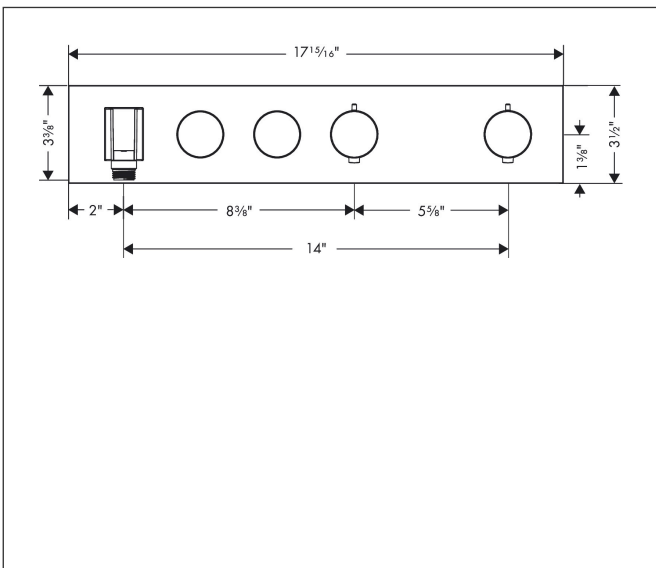

Brand AXOR
 Art. Name **AXOR ShowerSolutions** Thermostatic Module Trim Select for 2 Functions
 Art. Nr. 18355001
 Surface Chrome
 Pos. 1

Product Picture

Features

- Consists of: thermostat module, shower holder
- Multiple outlets can be run simultaneously
- Select button on/off control for 2 outlets
- Thermostat cartridge, Start/stop valve to operate the functions
- Flow rate left and right: 6.6 l/min
- Flow rate per outlet (at 3 bar): 21.9 l/min
- Safety stop at 40°C
- For shower hoses with a conical nut
- Thermostat is delivered with buttons Rain large and handshower

Drawing

Technology

Brand AXOR
Art. Name **AXOR ShowerSolutions** Thermostatic Module Trim Select for 2 Functions
Art. Nr. 18355001
Surface Chrome
Pos. 1

Spare Parts Drawings for build year: >01/20

Brand AXOR
 Art. Name **AXOR ShowerSolutions** Thermostatic Module Trim Select for 2 Functions
 Art. Nr. 18355001
 Surface Chrome
 Pos. 1

Spare parts list for build year: >01/20

Pos.	Description	Article number
1	handle	93313000
2	safety set	93337000
3	safety set	93338000
4	shower holder, assy	93114000
5	hollow set screw M4x8	97669000
6	symbol head shower	93308000
7	symbol handshower	93307000
8	cover	93322000
9	O-ring 38x2,5	98198000
10	adapter for handle	93109000
11	adapter for handle	93315000
12	mounting kit	93102000
13	connecting thread G½	98933000
14	O-ring 11x2	98127000
15	support element	93330000
16	support element	93314000
17	escutcheon	93326000
18	O-ring 20x2	98165000
19	thermostat cartridge	98282000
20	non return valve	96655000
21	shut off unit	98536000
22	Select-adapter	93103000
23	nut	98368000
24	shut off unit	95758000
25	fit-up aid	92540000
26	adapter for symbol	93398000
27	fit-up aid	93487000
28	guide (conical)	94163000
29	service unit	93406000
30	Select-adapter	94806000
a	symbol tub	93335000
b	symbol body shower	93334000
c	symbol Flood jet	93309000
d	symbol Mono	93310000