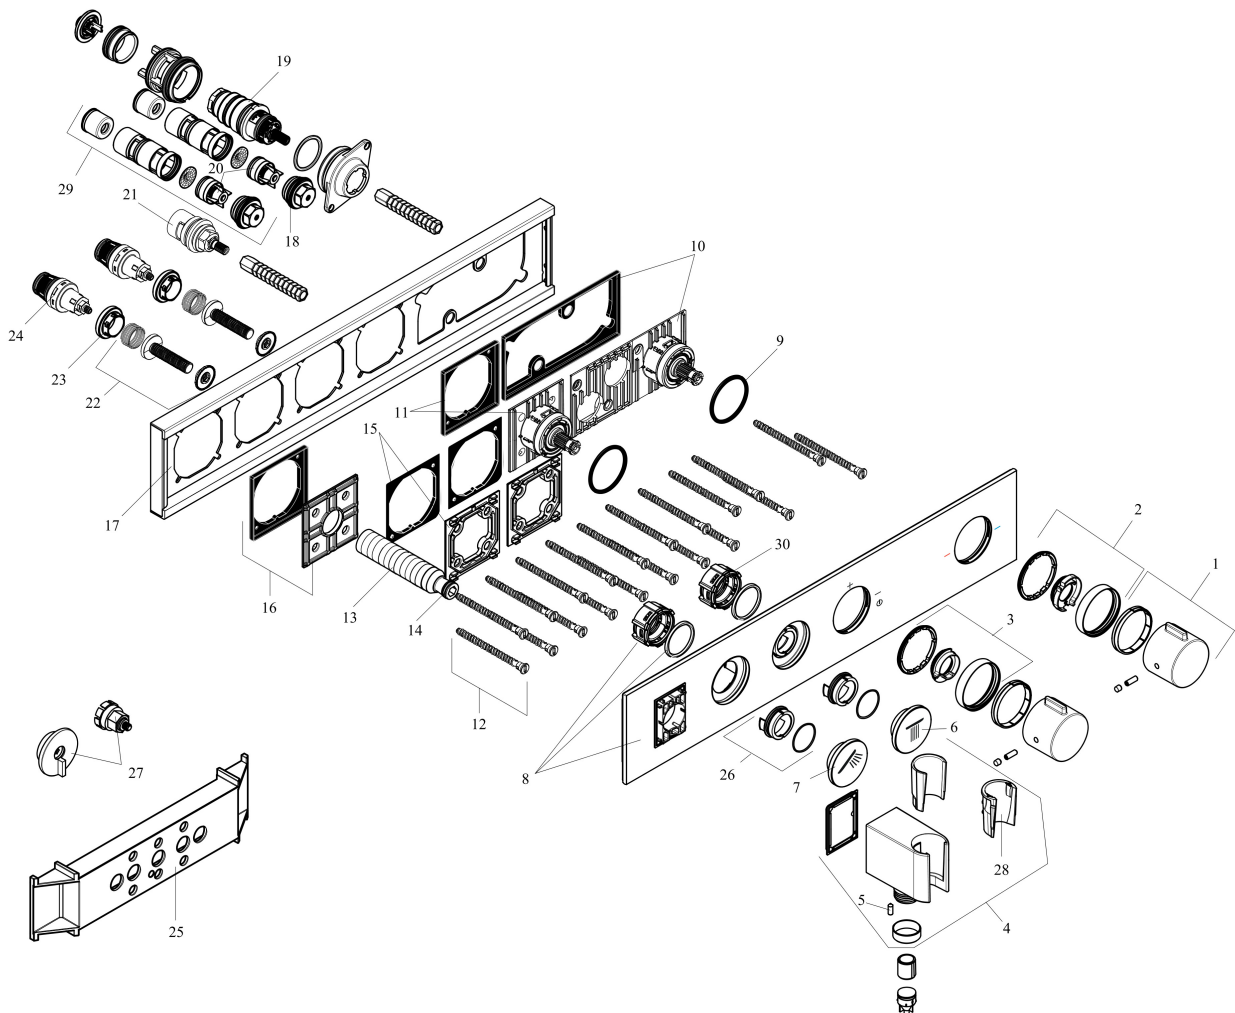

Brand AXOR
 Art. Name **AXOR ShowerSolutions** Thermostatic Module Trim Select for 2 Functions
 Art. Nr. 18355001
 Surface Chrome
 Pos. 1

Product Picture

Features

- Consists of: thermostat module, shower holder
- Multiple outlets can be run simultaneously
- Select button on/off control for 2 outlets
- Thermostat cartridge, Start/stop valve to operate the functions
- Flow rate left and right: 6.6 l/min
- Flow rate per outlet (at 3 bar): 21.9 l/min
- Safety stop at 40°C
- For shower hoses with a conical nut
- Thermostat is delivered with buttons Rain large and handshower

Drawing

Technology

Brand AXOR
Art. Name **AXOR ShowerSolutions** Thermostatic Module Trim Select for 2 Functions
Art. Nr. 18355001
Surface Chrome
Pos. 1

Spare Parts Drawings for build year: >01/20

Brand AXOR
 Art. Name **AXOR ShowerSolutions** Thermostatic Module Trim Select for 2 Functions
 Art. Nr. 18355001
 Surface Chrome
 Pos. 1

Spare parts list for build year: >01/20

Pos.	Description	Article number
1	handle	93313000
2	safety set	93337000
3	safety set	93338000
4	shower holder, assy	93114000
5	hollow set screw M4x8	97669000
6	symbol head shower	93308000
7	symbol handshower	93307000
8	cover	93322000
9	O-ring 38x2,5	98198000
10	adapter for handle	93109000
11	adapter for handle	93315000
12	mounting kit	93102000
13	connecting thread G½	98933000
14	O-ring 11x2	98127000
15	support element	93330000
16	support element	93314000
17	escutcheon	93326000
18	O-ring 20x2	98165000
19	thermostat cartridge	98282000
20	non return valve	96655000
21	shut off unit	98536000
22	Select-adapter	93103000
23	nut	98368000
24	shut off unit	95758000
25	fit-up aid	92540000
26	adapter for symbol	93398000
27	fit-up aid	93487000
28	guide (conical)	94163000
29	service unit	93406000
30	Select-adapter	94806000
a	symbol tub	93335000
b	symbol body shower	93334000
c	symbol Flood jet	93309000
d	symbol Mono	93310000