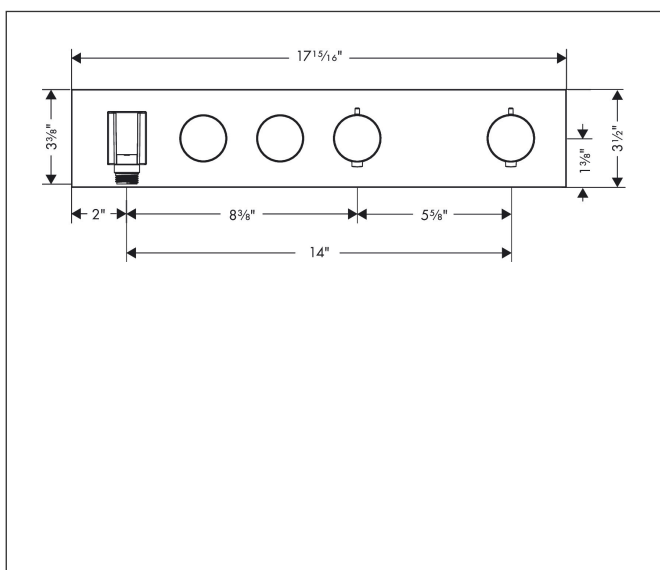

Brand AXOR
 Art. Name **AXOR ShowerSolutions** Thermostatic Module Trim Select for 2 Functions
 Art. Nr. 18355251
 Surface Brushed Gold Optic
 Pos. 1

Product Picture

Features

- Consists of: thermostat module, shower holder
- Multiple outlets can be run simultaneously
- Select button on/off control for 2 outlets
- Thermostat cartridge, Start/stop valve to operate the functions
- Flow rate left and right: 6.6 l/min
- Flow rate per outlet (at 3 bar): 21.9 l/min
- Safety stop at 40°C
- For shower hoses with a conical nut
- Thermostat is delivered with buttons Rain large and handshower

Drawing

Technology