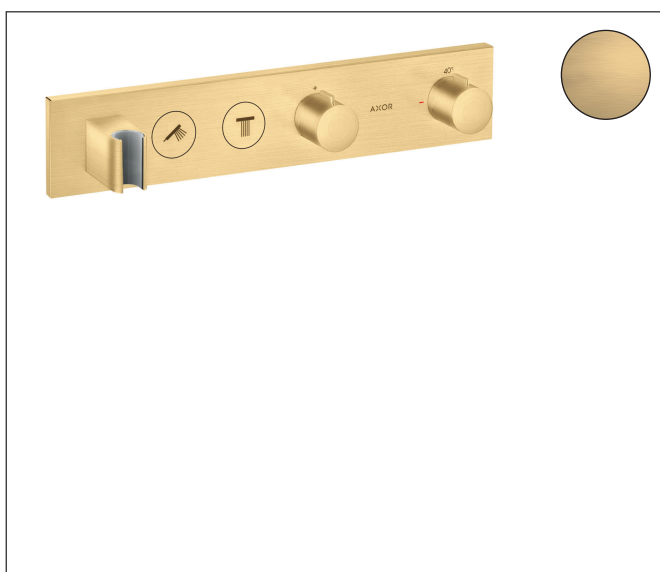

Brand AXOR
 Art. Name **AXOR ShowerSolutions** Thermostatic Module Trim Select for 2 Functions
 Art. Nr. 18355251
 Surface Brushed Gold Optic
 Pos. 1

Product Picture

Features

- Consists of: thermostat module, shower holder
- Multiple outlets can be run simultaneously
- Select button on/off control for 2 outlets
- Thermostat cartridge, Start/stop valve to operate the functions
- Flow rate left and right: 6.6 l/min
- Flow rate per outlet (at 3 bar): 21.9 l/min
- Safety stop at 40°C
- For shower hoses with a conical nut
- Thermostat is delivered with buttons Rain large and handshower

Drawing

Technology