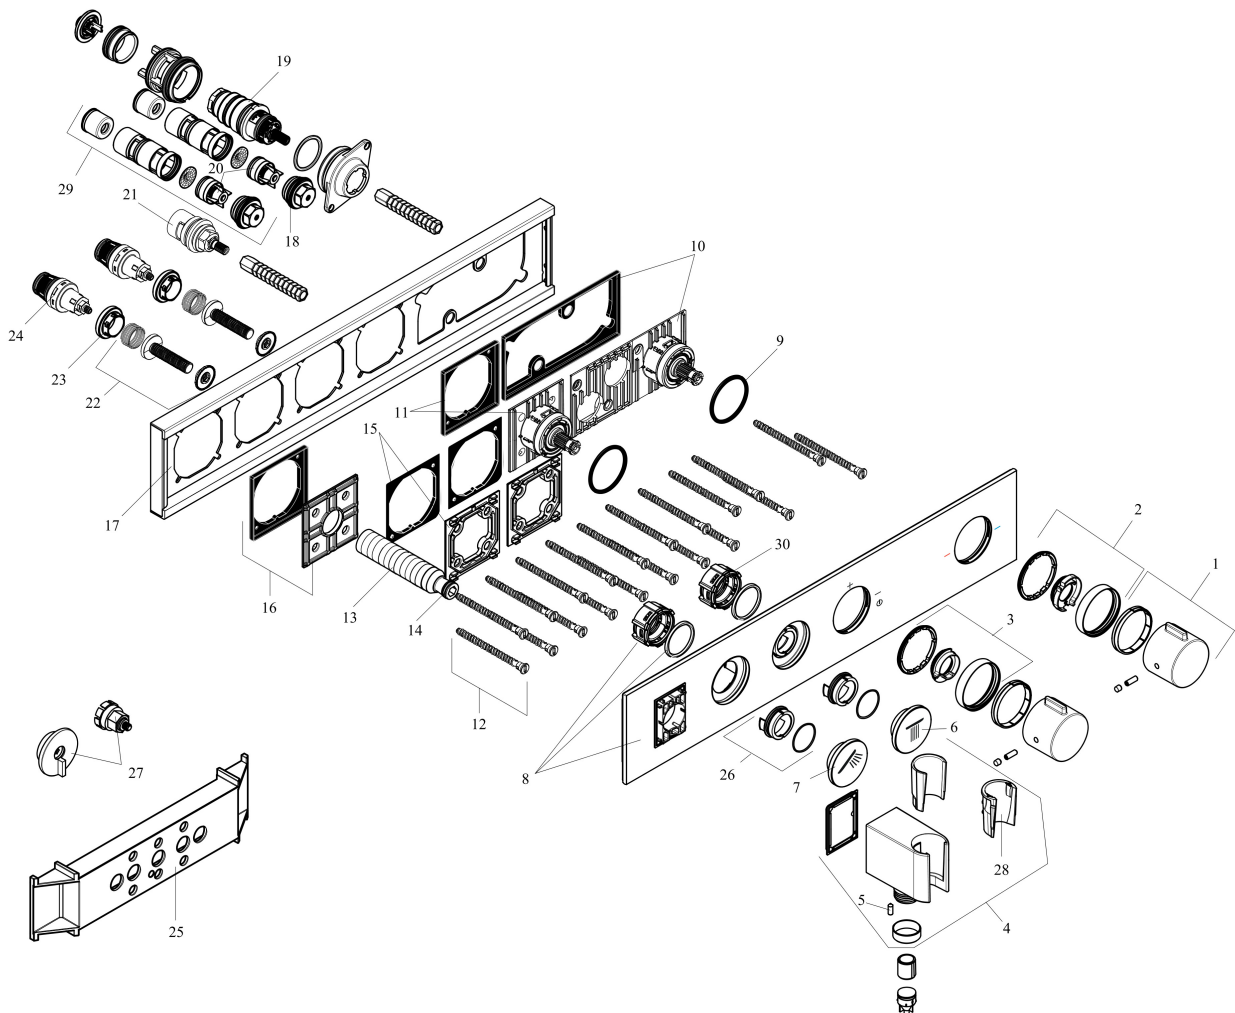

Brand AXOR
 Art. Name **AXOR ShowerSolutions** Thermostatic Module Trim Select for 2 Functions
 Art. Nr. 18355821
 Surface Brushed Nickel
 Pos. 1

Product Picture

Features

- Consists of: thermostat module, shower holder
- Multiple outlets can be run simultaneously
- Select button on/off control for 2 outlets
- Thermostat cartridge, Start/stop valve to operate the functions
- Flow rate left and right: 6.6 l/min
- Flow rate per outlet (at 3 bar): 21.9 l/min
- Safety stop at 40°C
- For shower hoses with a conical nut
- Thermostat is delivered with buttons Rain large and handshower

Drawing

Technology

Brand AXOR
Art. Name **AXOR ShowerSolutions** Thermostatic Module Trim Select for 2 Functions
Art. Nr. 18355821
Surface Brushed Nickel
Pos. 1

Spare Parts Drawings for build year: >01/21

Brand AXOR
 Art. Name **AXOR ShowerSolutions** Thermostatic Module Trim Select for 2 Functions
 Art. Nr. 18355821
 Surface Brushed Nickel
 Pos. 1

Spare parts list for build year: >01/21

Pos.	Description	Article number
1	handle	93313820
2	safety set	93337820
3	safety set	93338820
4	shower holder, assy	93114820
5	hollow set screw M4x8	97669000
6	symbol head shower	93308820
7	symbol handshower	93307820
8	cover	93322820
9	O-ring 38x2,5	98198000
10	adapter for handle	93109000
11	adapter for handle	93315000
12	mounting kit	93102000
13	connecting thread G $\frac{1}{2}$	98933000
14	O-ring 11x2	98127000
15	support element	93330000
16	support element	93314000
17	escutcheon	93326820
18	O-ring 20x2	98165000
19	thermostat cartridge	98282000
20	non return valve	96655000
21	shut off unit	98536000
22	Select-adapter	93103000
23	nut	98368000
24	shut off unit	95758000
25	fit-up aid	92540000
26	adapter for symbol	93398000
27	fit-up aid	93487000
28	guide (conical)	94163000
29	service unit	93406000
30	Select-adapter	94806000
a	symbol tub	93335820
b	symbol body shower	93334820
c	symbol Flood jet	93309820
d	symbol Mono	93310820