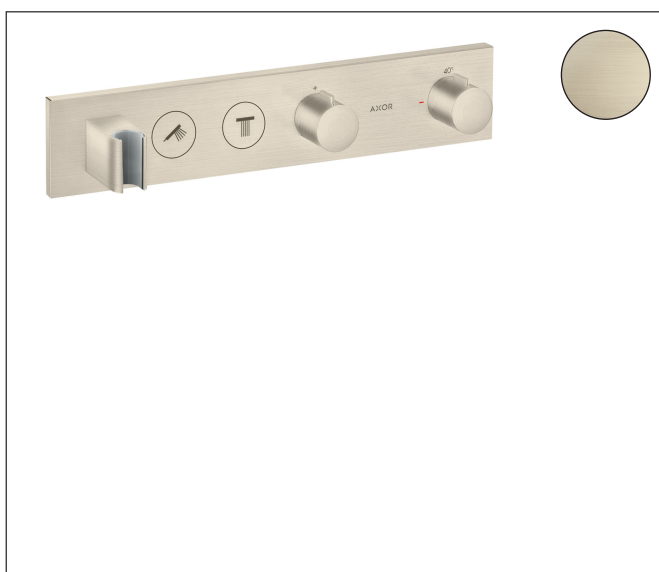

Brand AXOR
 Art. Name **AXOR ShowerSolutions** Thermostatic Module Trim Select for 2 Functions
 Art. Nr. 18355821
 Surface Brushed Nickel
 Pos. 1

Product Picture

Features

- Consists of: thermostat module, shower holder
- Multiple outlets can be run simultaneously
- Select button on/off control for 2 outlets
- Thermostat cartridge, Start/stop valve to operate the functions
- Flow rate left and right: 6.6 l/min
- Flow rate per outlet (at 3 bar): 21.9 l/min
- Safety stop at 40°C
- For shower hoses with a conical nut
- Thermostat is delivered with buttons Rain large and handshower

Drawing

Technology

Brand AXOR
Art. Name **AXOR ShowerSolutions** Thermostatic Module Trim Select for 2 Functions
Art. Nr. 18355821
Surface Brushed Nickel
Pos. 1

Spare Parts Drawings for build year: >01/21

Brand AXOR
 Art. Name **AXOR ShowerSolutions** Thermostatic Module Trim Select for 2 Functions
 Art. Nr. 18355821
 Surface Brushed Nickel
 Pos. 1

Spare parts list for build year: >01/21

Pos.	Description	Article number
1	handle	93313820
2	safety set	93337820
3	safety set	93338820
4	shower holder, assy	93114820
5	hollow set screw M4x8	97669000
6	symbol head shower	93308820
7	symbol handshower	93307820
8	cover	93322820
9	O-ring 38x2,5	98198000
10	adapter for handle	93109000
11	adapter for handle	93315000
12	mounting kit	93102000
13	connecting thread G $\frac{1}{2}$	98933000
14	O-ring 11x2	98127000
15	support element	93330000
16	support element	93314000
17	escutcheon	93326820
18	O-ring 20x2	98165000
19	thermostat cartridge	98282000
20	non return valve	96655000
21	shut off unit	98536000
22	Select-adapter	93103000
23	nut	98368000
24	shut off unit	95758000
25	fit-up aid	92540000
26	adapter for symbol	93398000
27	fit-up aid	93487000
28	guide (conical)	94163000
29	service unit	93406000
30	Select-adapter	94806000
a	symbol tub	93335820
b	symbol body shower	93334820
c	symbol Flood jet	93309820
d	symbol Mono	93310820