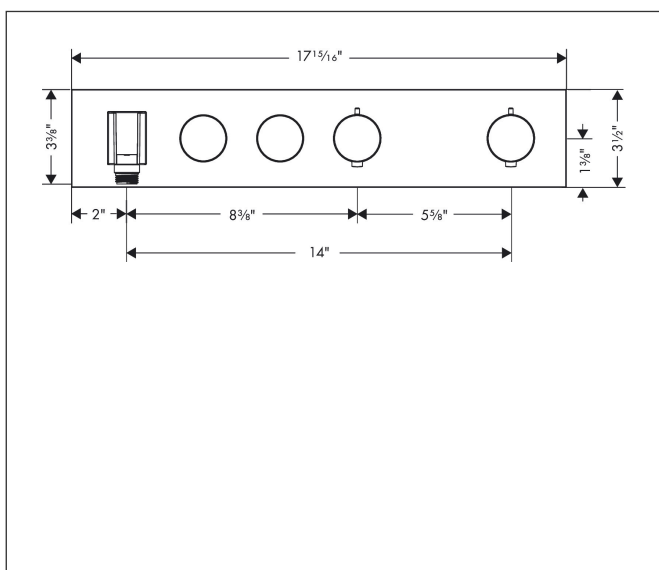

Brand AXOR
 Art. Name **AXOR ShowerSolutions** Thermostatic Module Trim Select for 2 Functions
 Art. Nr. 18355821
 Surface Brushed Nickel
 Pos. 1

Product Picture

Features

- Consists of: thermostat module, shower holder
- Multiple outlets can be run simultaneously
- Select button on/off control for 2 outlets
- Thermostat cartridge, Start/stop valve to operate the functions
- Flow rate left and right: 6.6 l/min
- Flow rate per outlet (at 3 bar): 21.9 l/min
- Safety stop at 40°C
- For shower hoses with a conical nut
- Thermostat is delivered with buttons Rain large and handshower

Drawing

Technology

Brand AXOR
Art. Name **AXOR ShowerSolutions** Thermostatic Module Trim Select for 2 Functions
Art. Nr. 18355821
Surface Brushed Nickel
Pos. 1

Spare Parts Drawings for build year: >01/21

Brand AXOR
 Art. Name **AXOR ShowerSolutions** Thermostatic Module Trim Select for 2 Functions
 Art. Nr. 18355821
 Surface Brushed Nickel
 Pos. 1

Spare parts list for build year: >01/21

Pos.	Description	Article number
1	handle	93313820
2	safety set	93337820
3	safety set	93338820
4	shower holder, assy	93114820
5	hollow set screw M4x8	97669000
6	symbol head shower	93308820
7	symbol handshower	93307820
8	cover	93322820
9	O-ring 38x2,5	98198000
10	adapter for handle	93109000
11	adapter for handle	93315000
12	mounting kit	93102000
13	connecting thread G $\frac{1}{2}$	98933000
14	O-ring 11x2	98127000
15	support element	93330000
16	support element	93314000
17	escutcheon	93326820
18	O-ring 20x2	98165000
19	thermostat cartridge	98282000
20	non return valve	96655000
21	shut off unit	98536000
22	Select-adapter	93103000
23	nut	98368000
24	shut off unit	95758000
25	fit-up aid	92540000
26	adapter for symbol	93398000
27	fit-up aid	93487000
28	guide (conical)	94163000
29	service unit	93406000
30	Select-adapter	94806000
a	symbol tub	93335820
b	symbol body shower	93334820
c	symbol Flood jet	93309820
d	symbol Mono	93310820