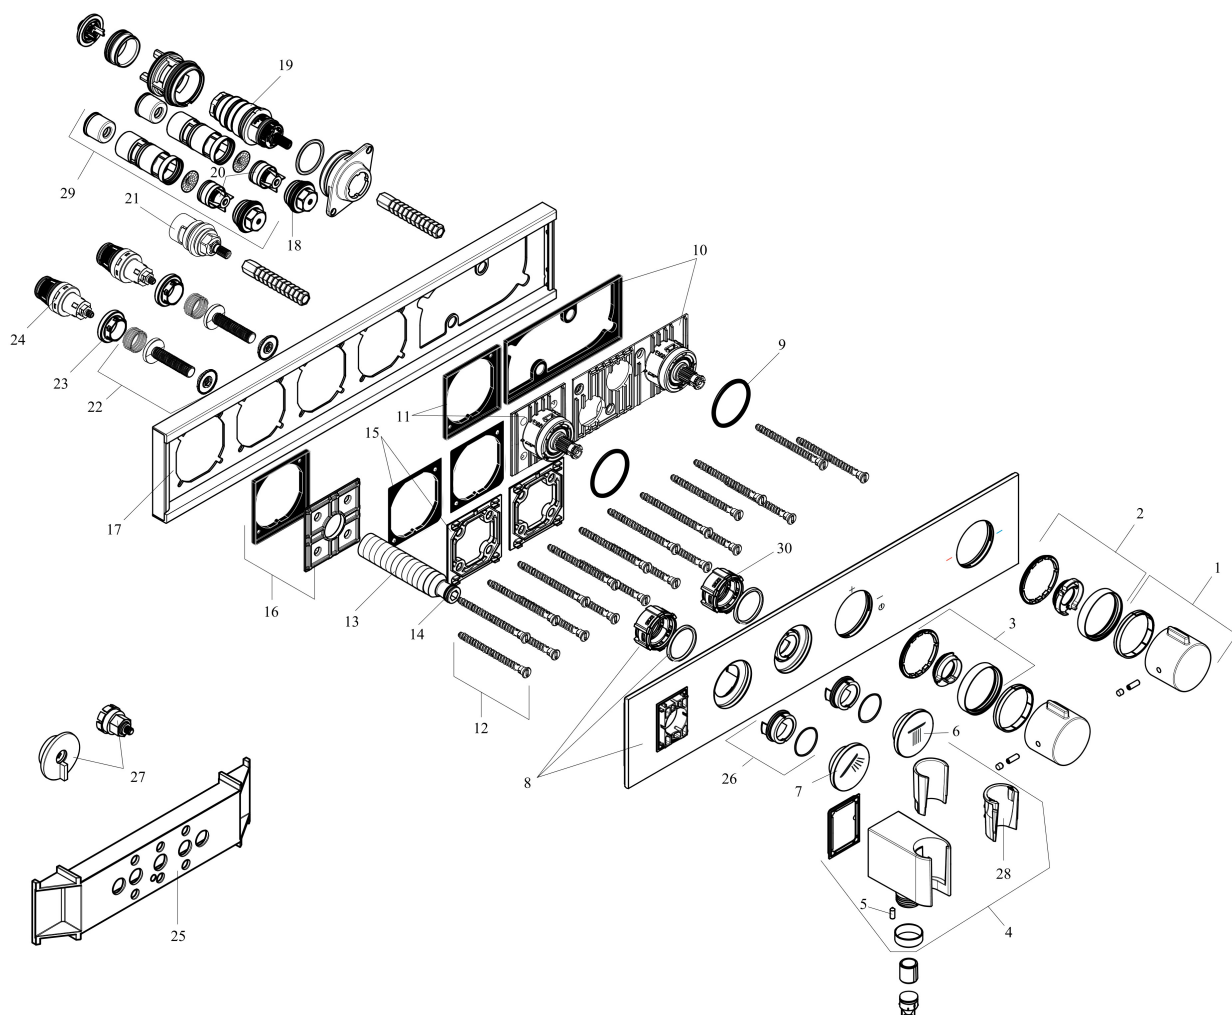

Brand AXOR
 Art. Name **AXOR ShowerSolutions** Thermostatic Module Trim Select for 3 Functions
 Art. Nr. 18356001
 Surface Chrome
 Pos. 1

Product Picture

Features

- Consists of: thermostat module, shower holder
- Multiple outlets can be run simultaneously
- Select button on/off control for 3 functions
- Thermostat cartridge, Start/stop valve to operate the functions
- Flow rate left and right: 6.6 l/min
- Flow rate per outlet (at 3 bar): 21.9 l/min
- Safety stop at 40°C
- For shower hoses with a conical nut
- Thermostat is delivered with buttons Rain large, Waterfall, handshower

Drawing

Technology

Brand AXOR
Art. Name **AXOR ShowerSolutions** Thermostatic Module Trim Select for 3 Functions
Art. Nr. 18356001
Surface Chrome
Pos. 1

Spare Parts Drawings for build year: >01/20

Brand AXOR
 Art. Name **AXOR ShowerSolutions** Thermostatic Module Trim Select for 3 Functions
 Art. Nr. 18356001
 Surface Chrome
 Pos. 1

Spare parts list for build year: >01/20

Pos.	Description	Article number
1	handle	93313000
2	safety set	93337000
3	safety set	93338000
4	shower holder, assy	93114000
5	hollow set screw M4x8	97669000
6	symbol head shower	93308000
7	symbol handshower	93307000
8	cover	93323000
9	O-ring 38x2,5	98198000
10	adapter for handle	93109000
11	adapter for handle	93315000
12	mounting kit	93102000
13	connecting thread G $\frac{1}{2}$	98933000
14	O-ring 11x2	98127000
15	support element	93330000
16	support element	93314000
17	escutcheon	93327000
18	O-ring 20x2	98165000
19	thermostat cartridge	98282000
20	non return valve	96655000
21	shut off unit	98536000
22	Select-adapter	93103000
23	nut	98368000
24	shut off unit	95758000
25	fit-up aid	92540000
30	Select-adapter	94806000
a	symbol tub	93335000
b	symbol body shower	93334000
c	symbol Flood jet	93309000
d	symbol Mono	93310000
e	symbol PowderRain inside	93311000
f	symbol PowderRain outside	93312000