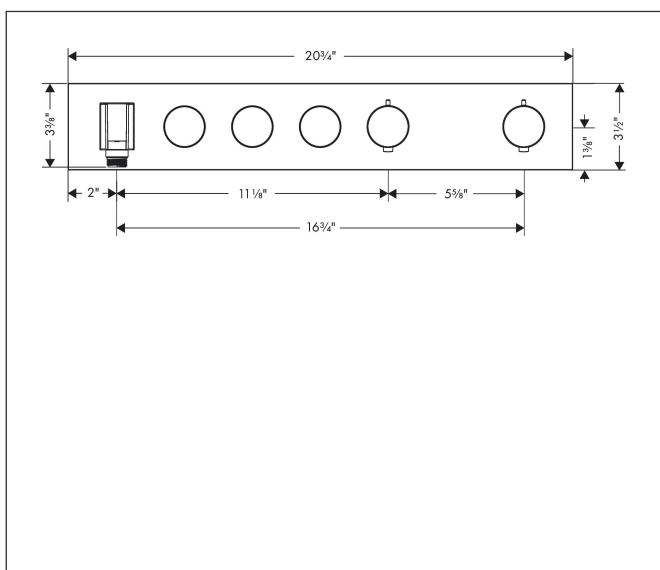

Brand AXOR
 Art. Name **AXOR ShowerSolutions** Thermostatic Module Trim Select for 3 Functions
 Art. Nr. 18356001
 Surface Chrome
 Pos. 1

Product Picture

Features

- Consists of: thermostat module, shower holder
- Multiple outlets can be run simultaneously
- Select button on/off control for 3 functions
- Thermostat cartridge, Start/stop valve to operate the functions
- Flow rate left and right: 6.6 l/min
- Flow rate per outlet (at 3 bar): 21.9 l/min
- Safety stop at 40°C
- For shower hoses with a conical nut
- Thermostat is delivered with buttons Rain large, Waterfall, handshower

Drawing

Technology

Brand AXOR
Art. Name **AXOR ShowerSolutions** Thermostatic Module Trim Select for 3 Functions
Art. Nr. 18356001
Surface Chrome
Pos. 1

Spare Parts Drawings for build year: >01/20

Brand AXOR
 Art. Name **AXOR ShowerSolutions** Thermostatic Module Trim Select for 3 Functions
 Art. Nr. 18356001
 Surface Chrome
 Pos. 1

Spare parts list for build year: >01/20

Pos.	Description	Article number
1	handle	93313000
2	safety set	93337000
3	safety set	93338000
4	shower holder, assy	93114000
5	hollow set screw M4x8	97669000
6	symbol head shower	93308000
7	symbol handshower	93307000
8	cover	93323000
9	O-ring 38x2,5	98198000
10	adapter for handle	93109000
11	adapter for handle	93315000
12	mounting kit	93102000
13	connecting thread G $\frac{1}{2}$	98933000
14	O-ring 11x2	98127000
15	support element	93330000
16	support element	93314000
17	escutcheon	93327000
18	O-ring 20x2	98165000
19	thermostat cartridge	98282000
20	non return valve	96655000
21	shut off unit	98536000
22	Select-adapter	93103000
23	nut	98368000
24	shut off unit	95758000
25	fit-up aid	92540000
30	Select-adapter	94806000
a	symbol tub	93335000
b	symbol body shower	93334000
c	symbol Flood jet	93309000
d	symbol Mono	93310000
e	symbol PowderRain inside	93311000
f	symbol PowderRain outside	93312000