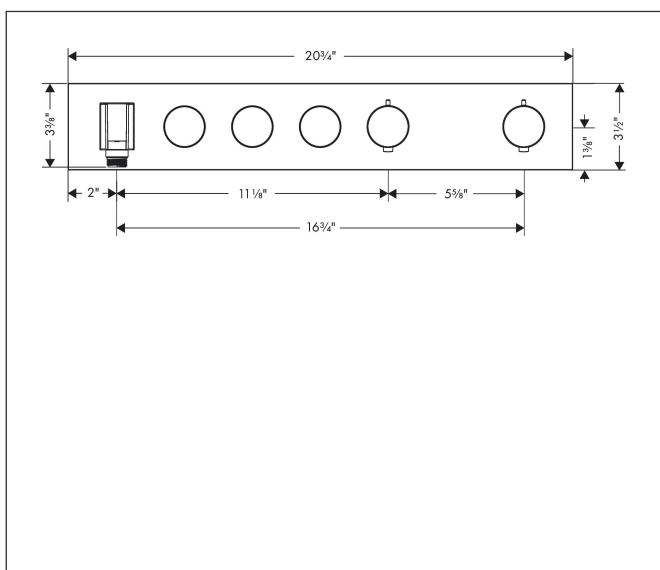

Brand AXOR
Art. Name **AXOR ShowerSolutions** Thermostatic Module Trim Select for 3 Functions
Art. Nr. 18356251
Surface Brushed Gold Optic
Pos. 1

Product Picture

Features

- Consists of: thermostat module, shower holder
- Multiple outlets can be run simultaneously
- Select button on/off control for 3 functions
- Thermostat cartridge, Start/stop valve to operate the functions
- Flow rate left and right: 6.6 l/min
- Flow rate per outlet (at 3 bar): 21.9 l/min
- Safety stop at 40°C
- For shower hoses with a conical nut
- Thermostat is delivered with buttons Rain large, Waterfall, handshower

Drawing

Technology