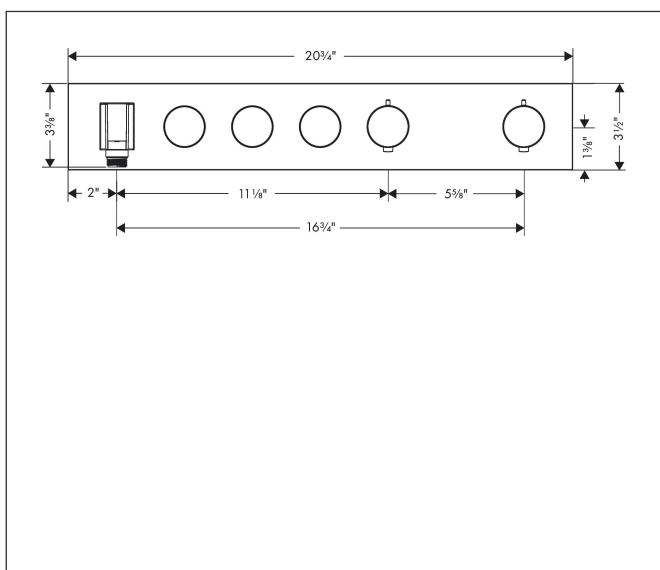

Brand AXOR
 Art. Name **AXOR ShowerSolutions** Thermostatic Module Trim Select for 3 Functions
 Art. Nr. 18356341
 Surface Brushed Black Chrome
 Pos. 1

Product Picture

Features

- Consists of: thermostat module, shower holder
- Multiple outlets can be run simultaneously
- Select button on/off control for 3 functions
- Thermostat cartridge, Start/stop valve to operate the functions
- Flow rate left and right: 6.6 l/min
- Flow rate per outlet (at 3 bar): 21.9 l/min
- Safety stop at 40°C
- For shower hoses with a conical nut
- Thermostat is delivered with buttons Rain large, Waterfall, handshower

Drawing

Technology