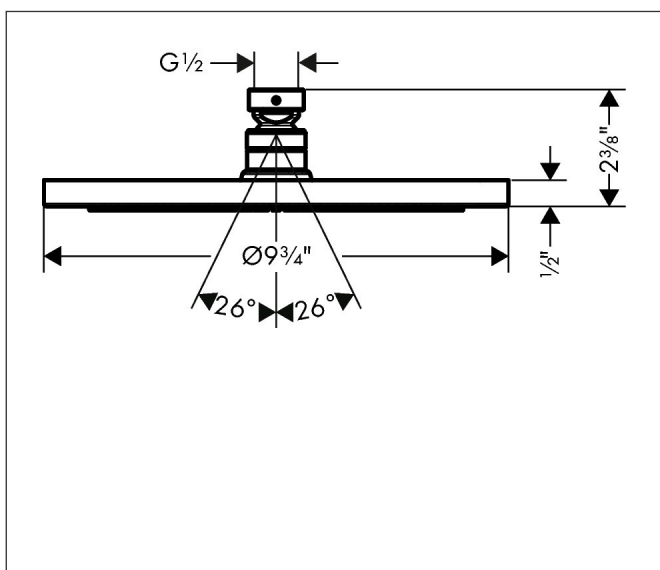

Brand AXOR
 Art. Name **AXOR Starck** Showerhead 240 1-Jet, 1.75 GPM
 Art. Nr. 26071991
 Surface Polished Gold Optic
 Pos. 1

Product Picture

Features

- Showerhead size: 248 mm
- Spray pattern: Rain
- Maximum flow rate (at 3 bar): 6.6 l/min
- 140 no-clog spray nozzles
- Spray disc surface: fully finished matching spray face

Drawing

Technology

Spray Types