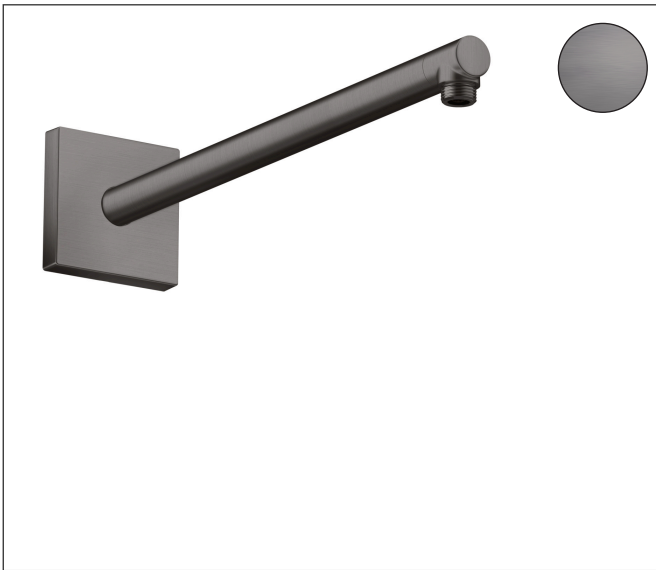

Brand AXOR  
Art. Name **AXOR ShowerSolutions** Showerarm 15" Square  
Art. Nr. 26436341  
Surface Brushed Black Chrome  
Pos. 1

## Product Picture

## Features

- Length: 390 mm
- Solid brass
- Connection type: 1/2" NPT
- Showerarm, mounting material, installation manual