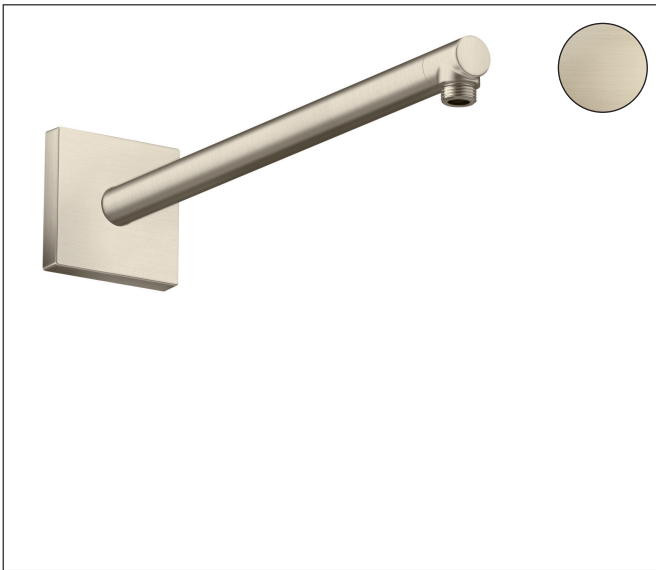

Brand AXOR
Art. Name **AXOR ShowerSolutions** Showerarm 15" Square
Art. Nr. 26436821
Surface Brushed Nickel
Pos. 1

Product Picture

Features

- Length: 390 mm
- Solid brass
- Connection type: 1/2" NPT
- Showerarm, mounting material, installation manual

Drawing