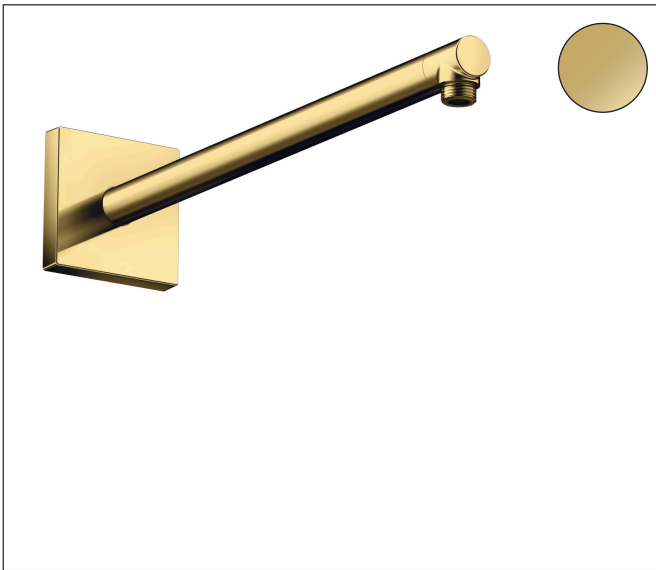

Brand AXOR  
Art. Name **AXOR ShowerSolutions** Showerarm 15" Square  
Art. Nr. 26436991  
Surface Polished Gold Optic  
Pos. 1

## Product Picture

## Features

- Length: 390 mm
- Solid brass
- Connection type: 1/2" NPT
- Showerarm, mounting material, installation manual