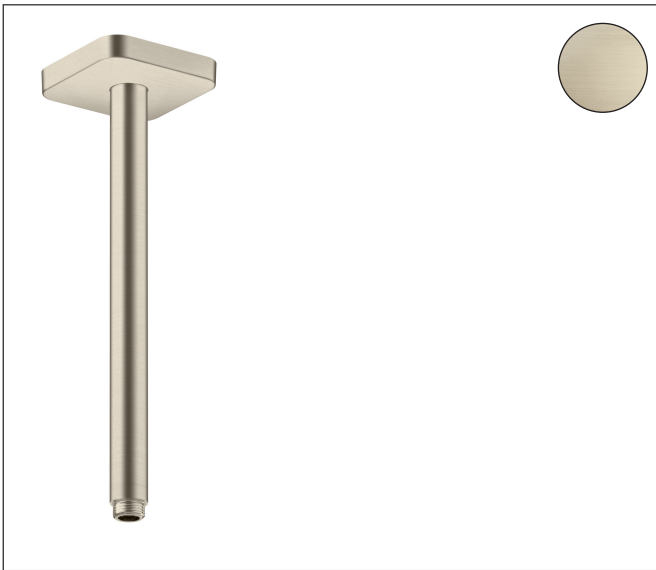

Brand AXOR
Art. Name **AXOR ShowerSolutions** Extension Pipe for Ceiling Mount, SoftSquare - 12"
Art. Nr. 26966821
Surface Brushed Nickel
Pos. 1

Product Picture

Features

- Length: 300 mm
- Solid brass
- Connection type: 1/2" NPT
- Ceiling connector, escutcheon, mounting material, installation manual

Drawing