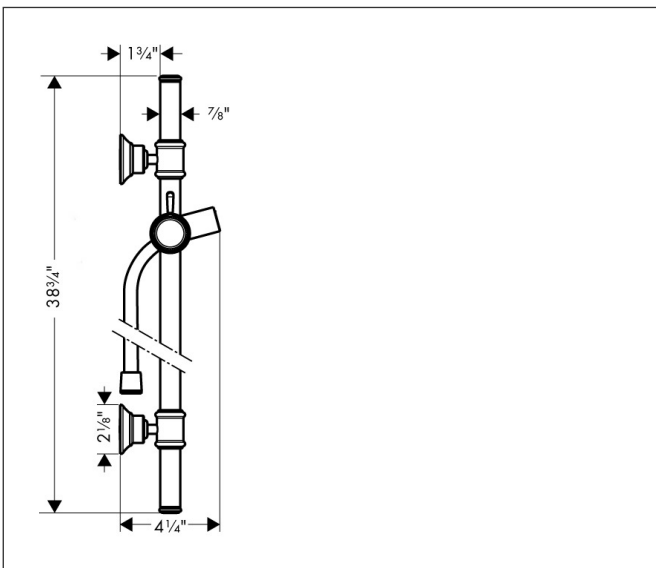

Brand	AXOR
Art. Name	AXOR Montreux Wallbar 32", with 63" Handshower Hose
Art. Nr.	27982821
Surface	Brushed Nickel
Pos.	1

Product Picture

Features

- Consists of: shower bar, shower hose, Slider
- Pipe length: 985 mm
- Shower bar diameter: 22 mm
- Profile pipe: round
- Slider steplessly adjustable

Drawing

Brand AXOR
Art. Name **AXOR Montreux** Wallbar 32", with 63" Handshower Hose
Art. Nr. 27982821
Surface Brushed Nickel
Pos. 1

Spare Parts Drawings for build year: >06/06

Brand AXOR
Art. Name **AXOR Montreux** Wallbar 32", with 63" Handshower Hose
Art. Nr. 27982821
Surface Brushed Nickel
Pos. 1

Spare parts list for build year: >06/06

Pos.	Description	Article number
1	mounting set	96179000
2	support, assy	98723820
3	support element	96341000
4	pin	97546000
5	shower hose 1,60 m	28116820
6	guide	98918000
7	tile-matching-disk 7 mm	95538820