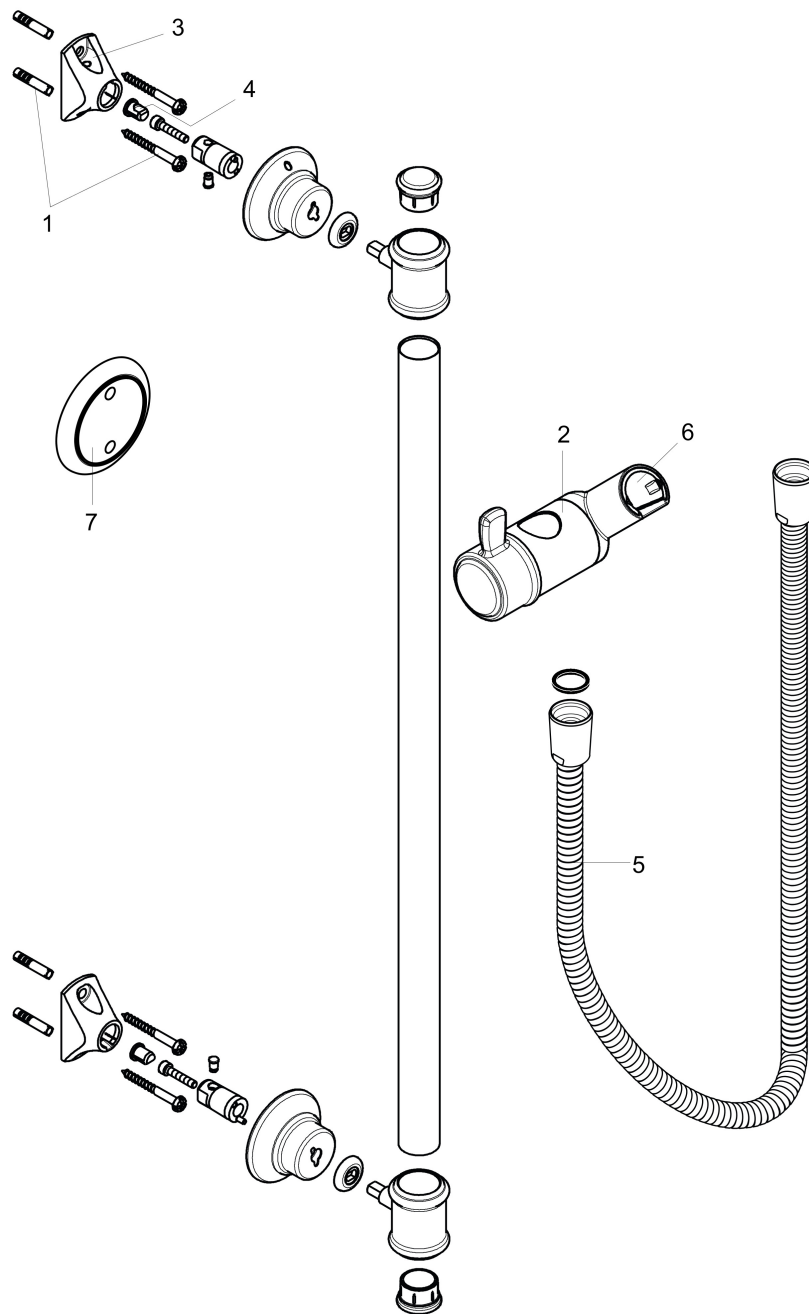

Brand	AXOR
Art. Name	AXOR Montreux Wallbar 32", with 63" Handshower Hose
Art. Nr.	27982821
Surface	Brushed Nickel
Pos.	1

Product Picture

Features

- Consists of: shower bar, shower hose, Slider
- Pipe length: 985 mm
- Shower bar diameter: 22 mm
- Profile pipe: round
- Slider steplessly adjustable

Drawing

Brand AXOR
Art. Name **AXOR Montreux** Wallbar 32", with 63" Handshower Hose
Art. Nr. 27982821
Surface Brushed Nickel
Pos. 1

Spare Parts Drawings for build year: >06/06

Brand AXOR
Art. Name **AXOR Montreux** Wallbar 32", with 63" Handshower Hose
Art. Nr. 27982821
Surface Brushed Nickel
Pos. 1

Spare parts list for build year: >06/06

Pos.	Description	Article number
1	mounting set	96179000
2	support, assy	98723820
3	support element	96341000
4	pin	97546000
5	shower hose 1,60 m	28116820
6	guide	98918000
7	tile-matching-disk 7 mm	95538820