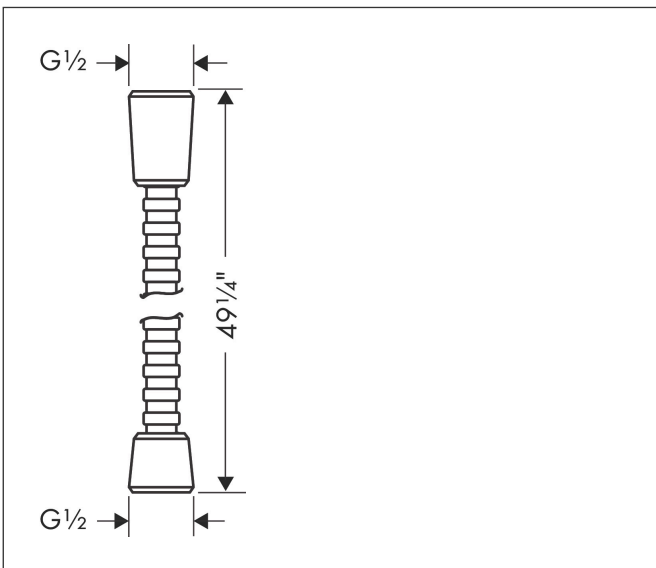

Brand AXOR  
Art. Name Metal Handshower Hose, 49"  
Art. Nr. 28112250  
Surface Brushed Gold Optic  
Pos. 1

## Features

- Metal shower hose
- Pivot joints on both sides
- Kink-protected
- Connection thread: 1/2"

## Drawing

Brand	AXOR
Art. Name	Metal Handshower Hose, 49"
Art. Nr.	28112250
Surface	Brushed Gold Optic
Pos.	1

---

## Spare Parts Drawings for build year: >11/16

Brand AXOR  
Art. Name Metal Handshower Hose, 49"  
Art. Nr. 28112250  
Surface Brushed Gold Optic  
Pos. 1

---