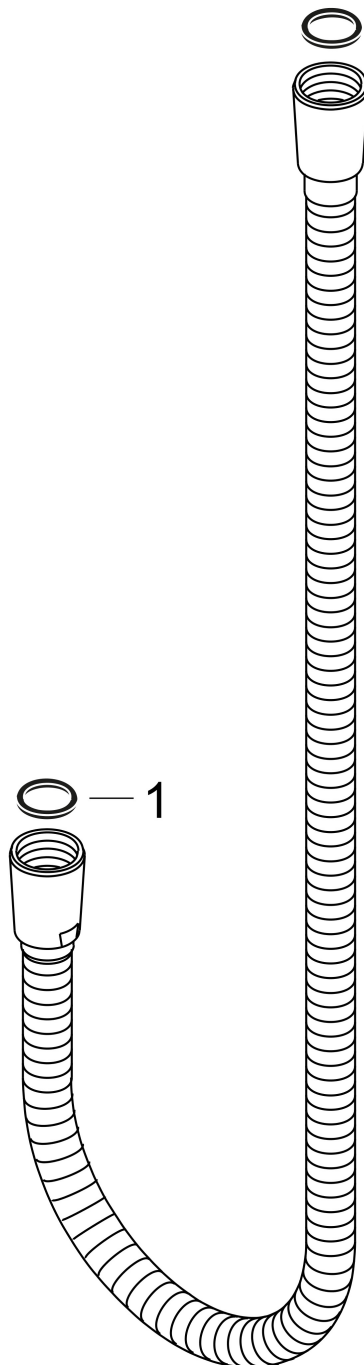

Brand AXOR  
Art. Name Metal Handshower Hose, 49"  
Art. Nr. 28112250  
Surface Brushed Gold Optic  
Pos. 1

## Features

- Metal shower hose
- Pivot joints on both sides
- Kink-protected
- Connection thread: 1/2"

## Drawing

Brand	AXOR
Art. Name	Metal Handshower Hose, 49"
Art. Nr.	28112250
Surface	Brushed Gold Optic
Pos.	1

---

## Spare Parts Drawings for build year: >11/16

Brand AXOR  
Art. Name Metal Handshower Hose, 49"  
Art. Nr. 28112250  
Surface Brushed Gold Optic  
Pos. 1

---