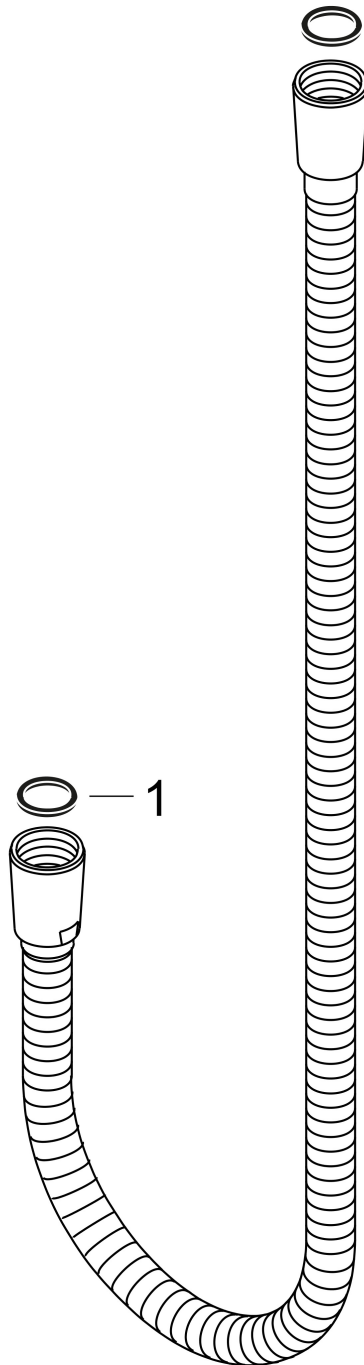

Brand AXOR
Art. Name Metal Handshower Hose, 49"
Art. Nr. 28112340
Surface Brushed Black Chrome
Pos. 1

Product Picture

Features

- Metal shower hose
- Pivot joints on both sides
- Kink-protected
- Connection thread: 1/2"

Drawing

Brand	AXOR
Art. Name	Metal Handshower Hose, 49"
Art. Nr.	28112340
Surface	Brushed Black Chrome
Pos.	1

Spare Parts Drawings for build year: >11/16

Brand AXOR
Art. Name Metal Handshower Hose, 49"
Art. Nr. 28112340
Surface Brushed Black Chrome
Pos. 1

Spare parts list for build year: >11/16

Pos.	Description	Article number
1	seal	98058000