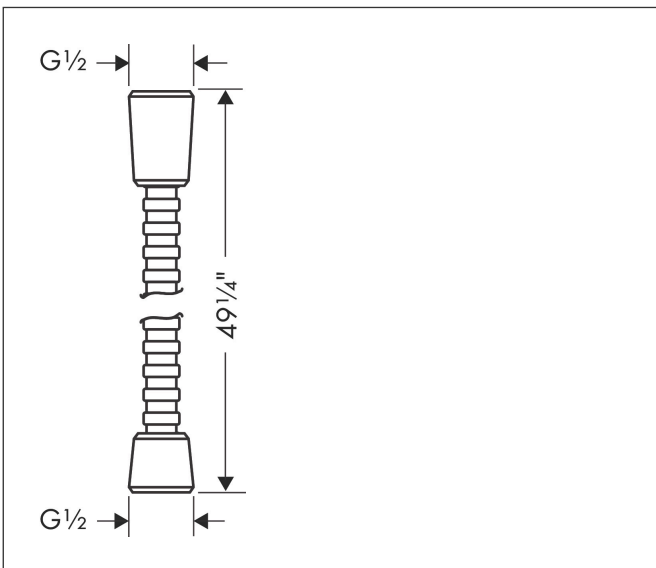

Brand AXOR
Art. Name Metal Handshower Hose, 49"
Art. Nr. 28112340
Surface Brushed Black Chrome
Pos. 1

Product Picture

Features

- Metal shower hose
- Pivot joints on both sides
- Kink-protected
- Connection thread: 1/2"

Drawing

Brand	AXOR
Art. Name	Metal Handshower Hose, 49"
Art. Nr.	28112340
Surface	Brushed Black Chrome
Pos.	1

Spare Parts Drawings for build year: >11/16

Brand AXOR
Art. Name Metal Handshower Hose, 49"
Art. Nr. 28112340
Surface Brushed Black Chrome
Pos. 1

Spare parts list for build year: >11/16

Pos.	Description	Article number
1	seal	98058000