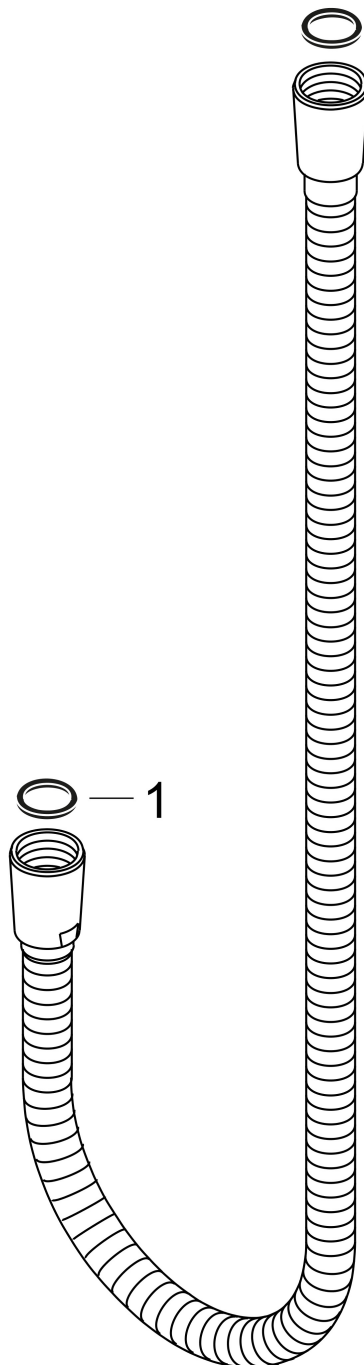

Brand AXOR
Art. Name Metal Handshower Hose, 63"
Art. Nr. 28116340
Surface Brushed Black Chrome
Pos. 1

Product Picture

Features

- Metal shower hose
- Pivot joints on both sides
- Kink-protected
- Connection thread: 1/2"

Drawing

Brand	AXOR
Art. Name	Metal Handshower Hose, 63"
Art. Nr.	28116340
Surface	Brushed Black Chrome
Pos.	1

Spare Parts Drawings for build year: >11/16

Brand AXOR
Art. Name Metal Handshower Hose, 63"
Art. Nr. 28116340
Surface Brushed Black Chrome
Pos. 1

Spare parts list for build year: >11/16

Pos.	Description	Article number
1	seal	98058000