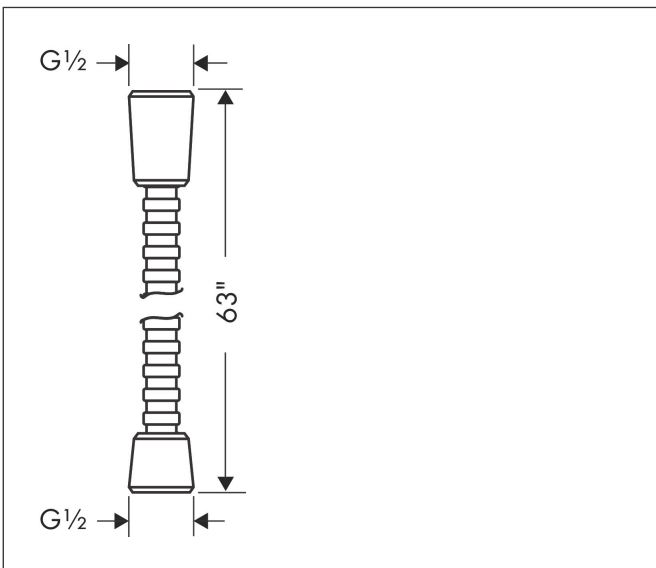

Brand AXOR
Art. Name Metal Handshower Hose, 63"
Art. Nr. 28116340
Surface Brushed Black Chrome
Pos. 1

Product Picture

Features

- Metal shower hose
- Pivot joints on both sides
- Kink-protected
- Connection thread: 1/2"

Drawing

Brand	AXOR
Art. Name	Metal Handshower Hose, 63"
Art. Nr.	28116340
Surface	Brushed Black Chrome
Pos.	1

Spare Parts Drawings for build year: >11/16

Brand AXOR
Art. Name Metal Handshower Hose, 63"
Art. Nr. 28116340
Surface Brushed Black Chrome
Pos. 1

Spare parts list for build year: >11/16

Pos.	Description	Article number
1	seal	98058000