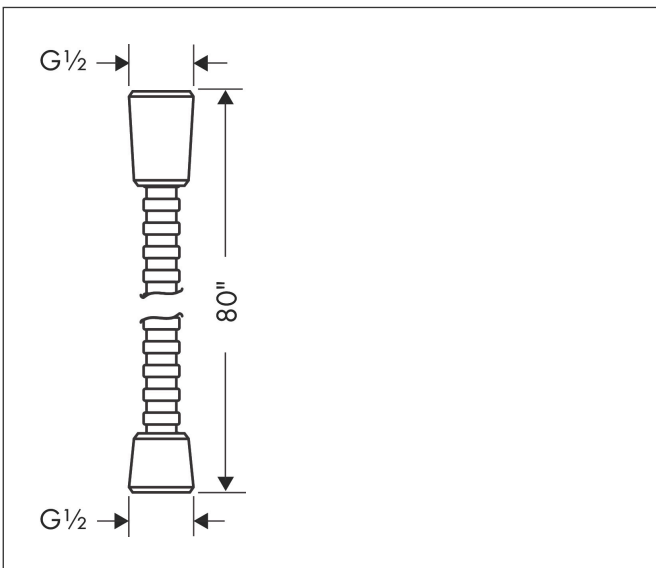

Brand AXOR
Art. Name Metal Handshower Hose, 80"
Art. Nr. 28120340
Surface Brushed Black Chrome
Pos. 1

Product Picture

Features

- Metal shower hose
- Pivot joints on both sides
- Kink-protected
- Connection thread: 1/2"

Drawing

Brand	AXOR
Art. Name	Metal Handshower Hose, 80"
Art. Nr.	28120340
Surface	Brushed Black Chrome
Pos.	1

Spare Parts Drawings for build year: >11/16

Brand AXOR
Art. Name Metal Handshower Hose, 80"
Art. Nr. 28120340
Surface Brushed Black Chrome
Pos. 1

Spare parts list for build year: >11/16

Pos.	Description	Article number
1	seal	98058000