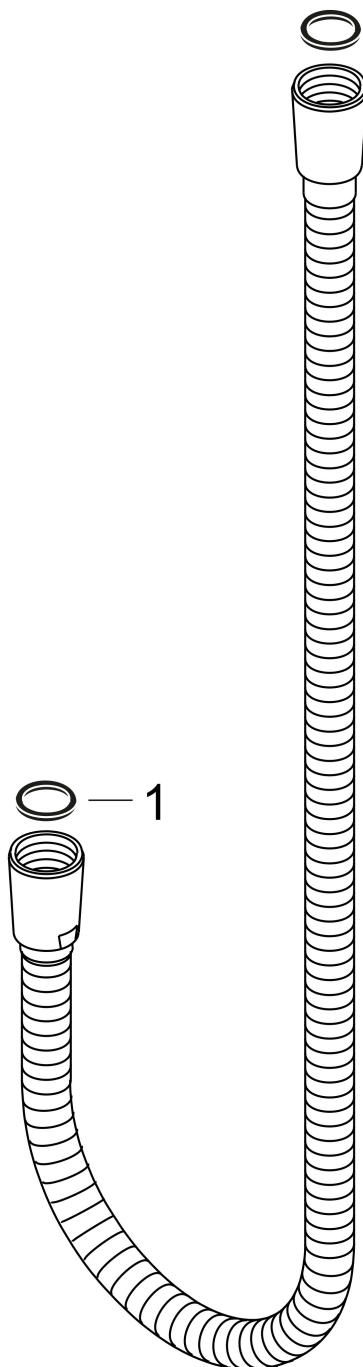

Brand AXOR
Art. Name Metal Handshower Hose, 80"
Art. Nr. 28120340
Surface Brushed Black Chrome
Pos. 1

Product Picture

Features

- Metal shower hose
- Pivot joints on both sides
- Kink-protected
- Connection thread: 1/2"

Drawing

Brand	AXOR
Art. Name	Metal Handshower Hose, 80"
Art. Nr.	28120340
Surface	Brushed Black Chrome
Pos.	1

Spare Parts Drawings for build year: >11/16

Brand AXOR
Art. Name Metal Handshower Hose, 80"
Art. Nr. 28120340
Surface Brushed Black Chrome
Pos. 1

Spare parts list for build year: >11/16

Pos.	Description	Article number
1	seal	98058000