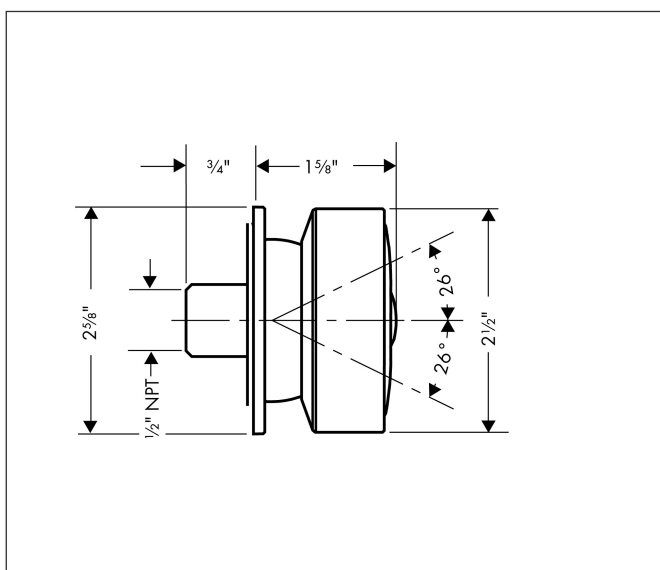

Brand AXOR
Art. Name Bodyspray Square
Art. Nr. 28469251
Surface Brushed Gold Optic
Pos. 1

Product Picture

Features

- Showerhead size: 65 mm
- Maximum flow rate (at 3 bar): 9.5 l/min
- Connection thread: 1/2" NPT
- Material: metal

Drawing

Technology

Spray Types