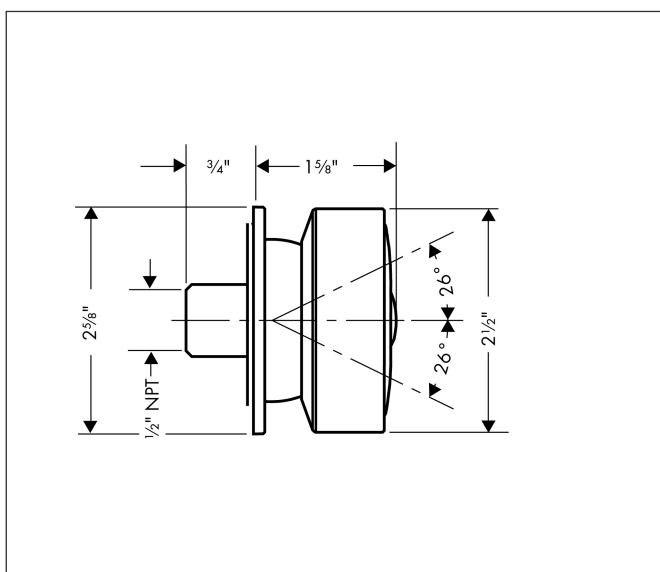

Drawing

Technology

Spray Types