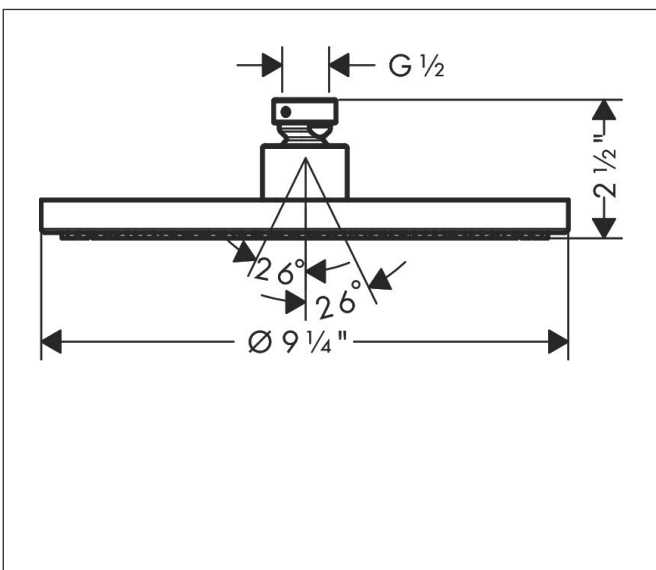

Drawing

Technology

Spray Types