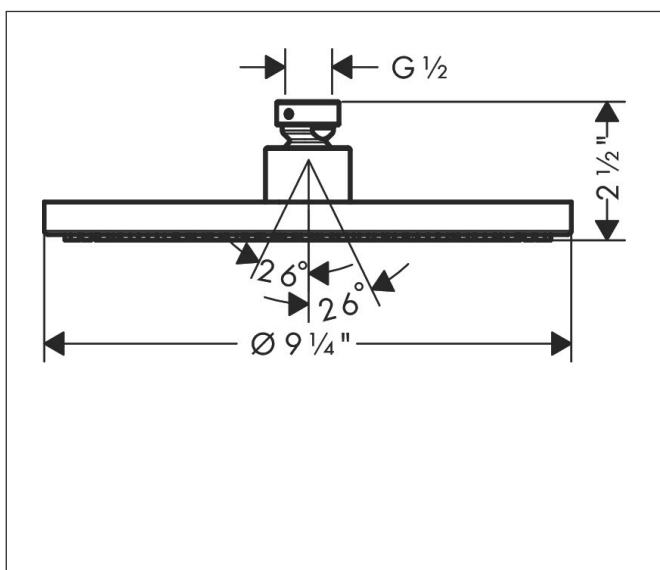

Brand AXOR
Art. Name **AXOR Starck** Showerhead 240 1-Jet PowderRain, 2.5 GPM
Art. Nr. 28612821
Surface Brushed Nickel
Pos. 1

Product Picture

Features

- Showerhead size: 240 mm
- Spray pattern: PowderRain
- Maximum flow rate (at 3 bar): 9.5 l/min
- 180 no-clog spray nozzles
- Spray disc surface: fully finished matching spray face

Drawing

Technology

Spray Types