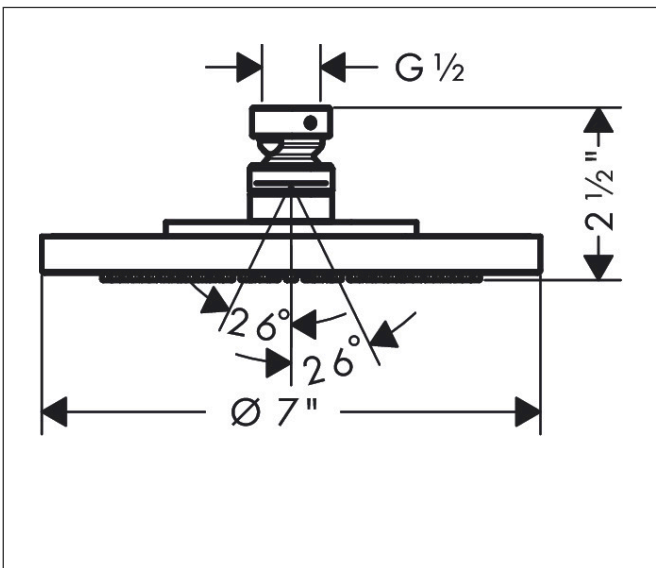

Drawing

Technology

Spray Types