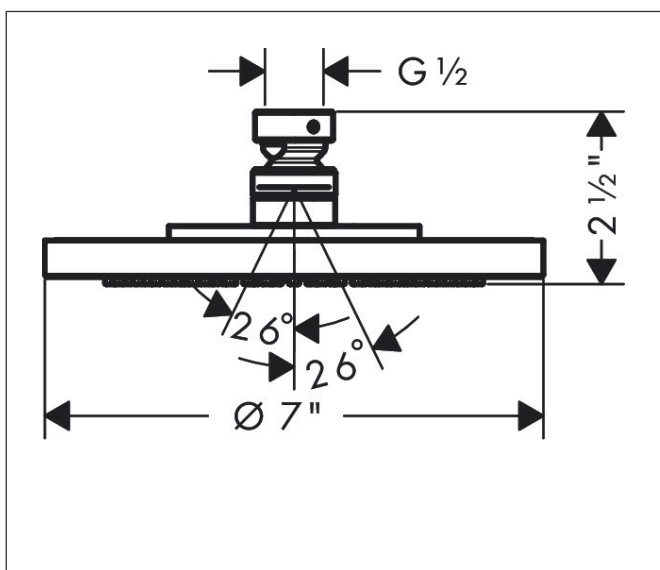

Drawing

Technology

Spray Types