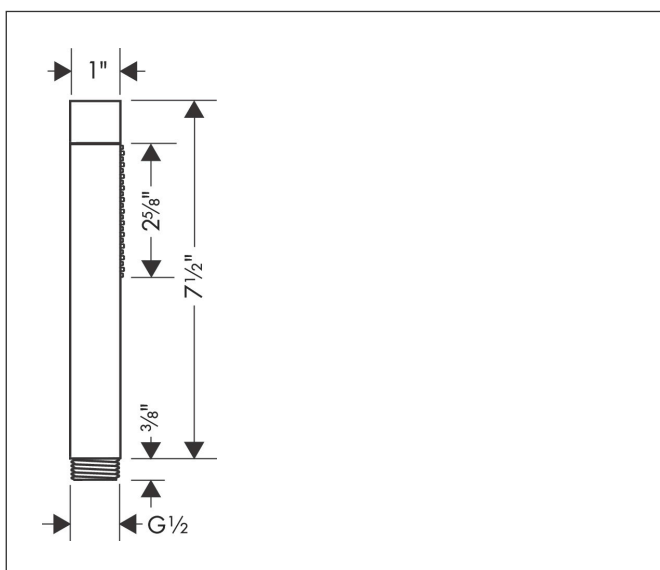

Drawing

Technology

Spray Types

Certificates/approvals