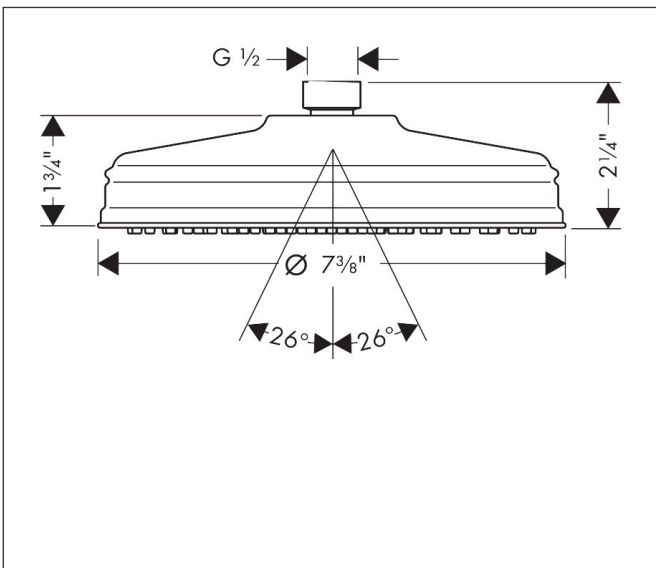

Drawing

Spray Types

Certificates/approvals