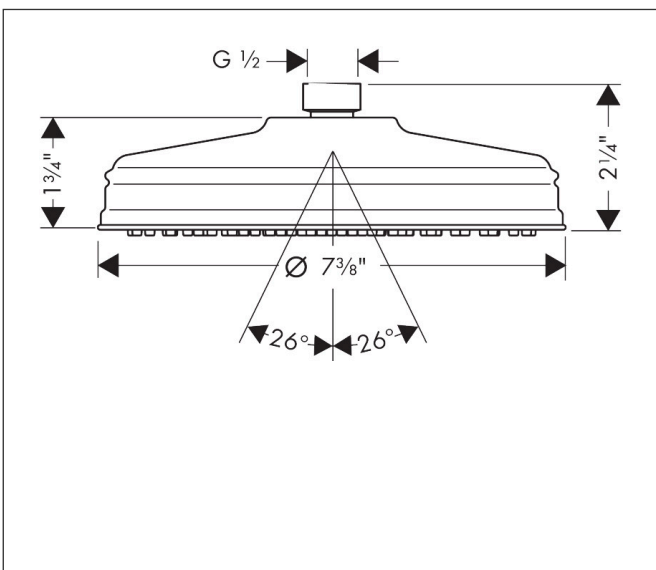

Drawing

Spray Types

Certificates/approvals