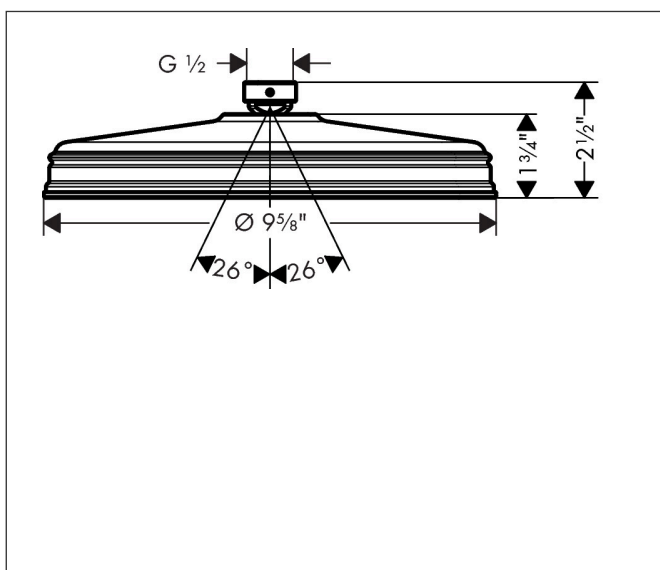

Brand AXOR  
 Art. Name **AXOR Montreux** Showerhead 240 1-Jet 2.5 GPM  
 Art. Nr. 28716001  
 Surface Chrome  
 Pos. 1

## Drawing

## Features

- showerhead size: 9 1/2" in
- Spray pattern: Rain
- Maximum flow rate: 2.5 GPM
- 140 spray nozzles
- spray disc surface: fully finished matching spray face