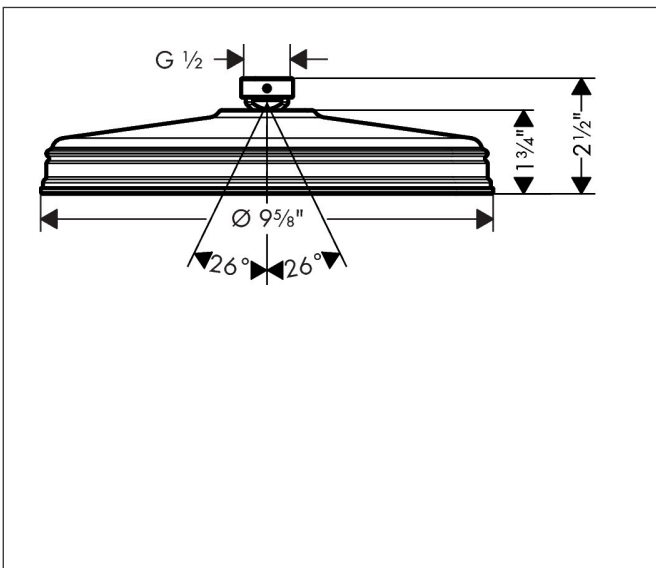

Drawing

Technology

Spray Types

Certificates/approvals