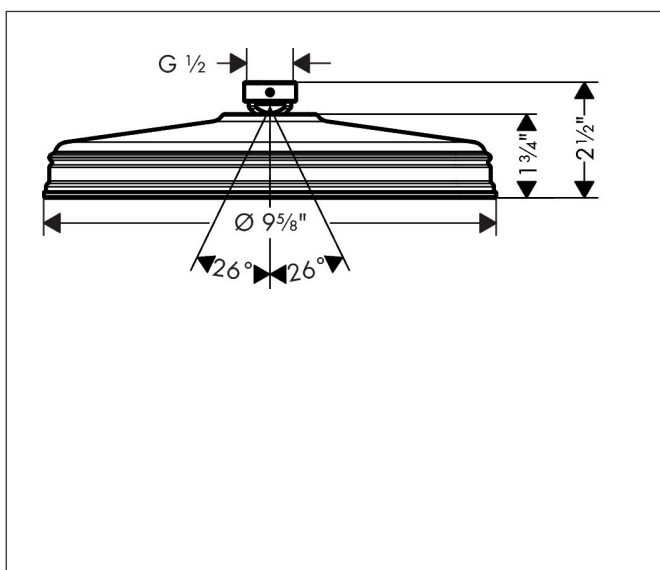

Drawing

Technology

Spray Types

Certificates/approvals