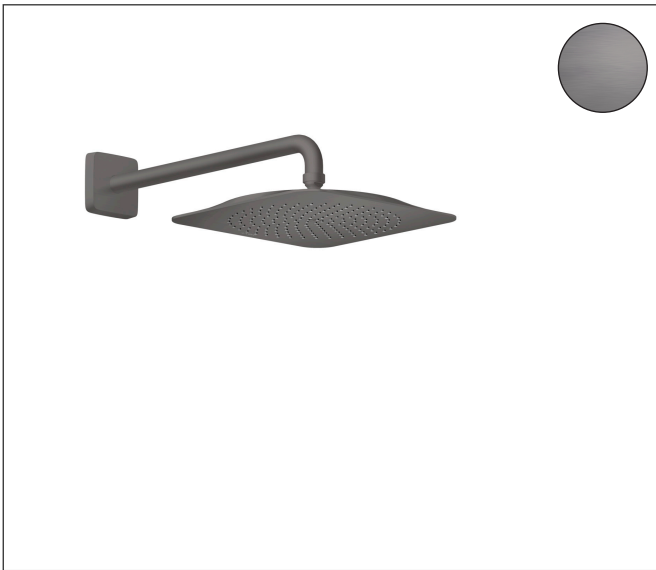

Brand AXOR
 Art. Name **AXOR Citterio C** Showerhead 270 1- Jet with Showerarm Trim, 2.5 GPM
 Art. Nr. 28791341
 Surface Brushed Black Chrome
 Pos. 1

Product Picture

Features

- Consists of: showerhead, showerarm
- showerhead size: 10 5/8" x 10 5/8"
- Spray pattern: PowderRain
- Maximum flow rate: 2.5 GPM
- Showerhead removable for cleaning