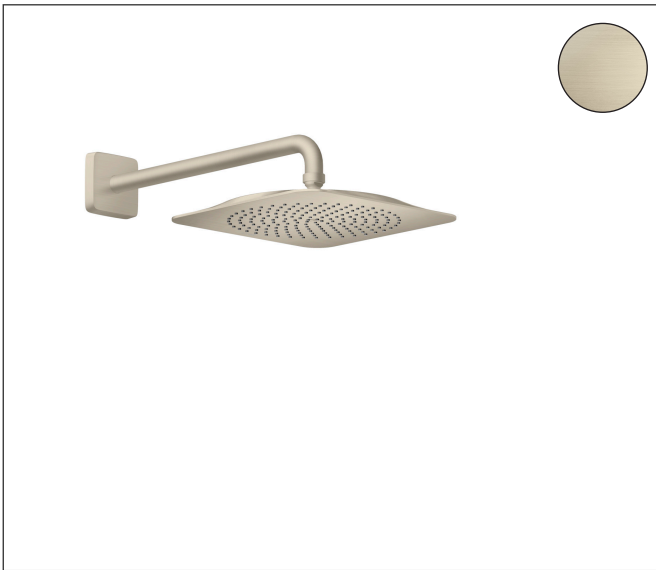

Brand AXOR
 Art. Name **AXOR Citterio C** Showerhead 270 1- Jet with Showerarm Trim, 2.5 GPM
 Art. Nr. 28791821
 Surface Brushed Nickel
 Pos. 1

Product Picture

Features

- Consists of: showerhead, showerarm
- showerhead size: 10 5/8" x 10 5/8"
- Spray pattern: PowderRain
- Maximum flow rate: 2.5 GPM
- Showerhead removable for cleaning