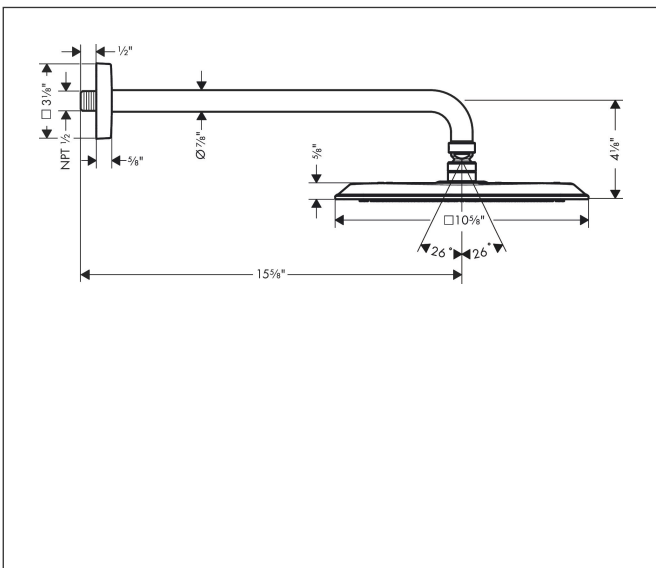

Drawing

Technology

Spray Types

Certificates/approvals