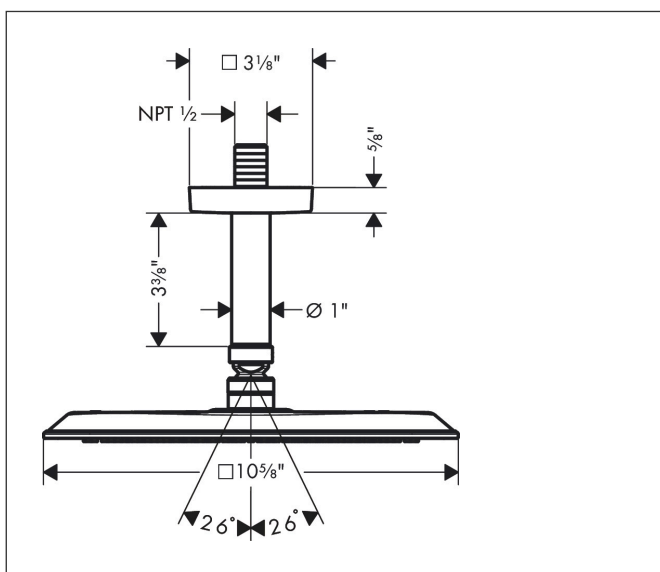

Drawing

Technology

Spray Types

Certificates/approvals