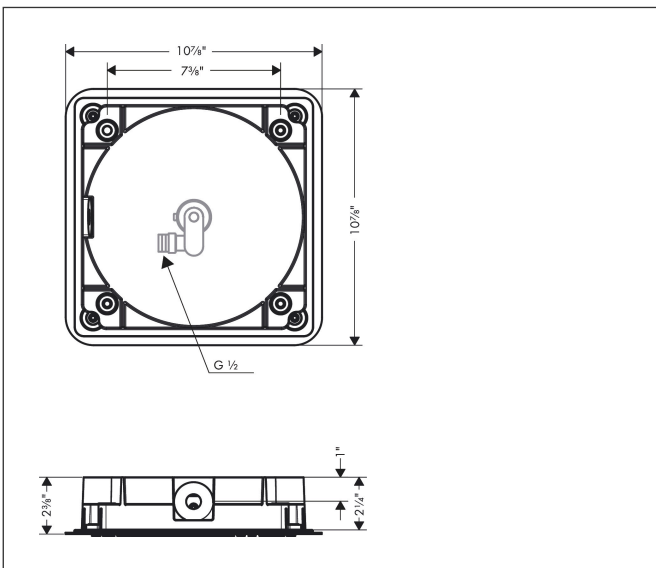

Drawing

Technology

Spray Types

Certificates/approvals