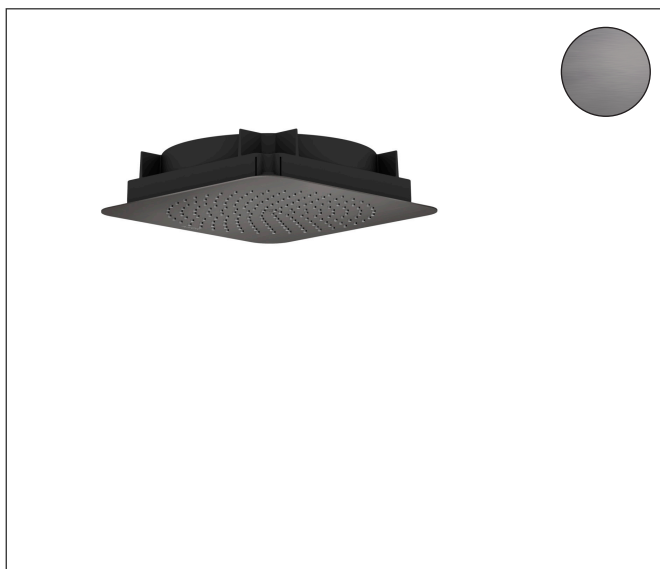

Brand AXOR
Art. Name **AXOR Citterio C** Showerhead 270 Square 1-Jet Flush Ceiling, 2.5 GPM
Art. Nr. 28795341
Surface Brushed Black Chrome
Pos. 1

Product Picture

Features

- showerhead size: 10 5/8" x 10 5/8"
- Spray pattern: Rain
- Maximum flow rate: 2.5 GPM
- spray disc removable for cleaning
- Connection type: rough