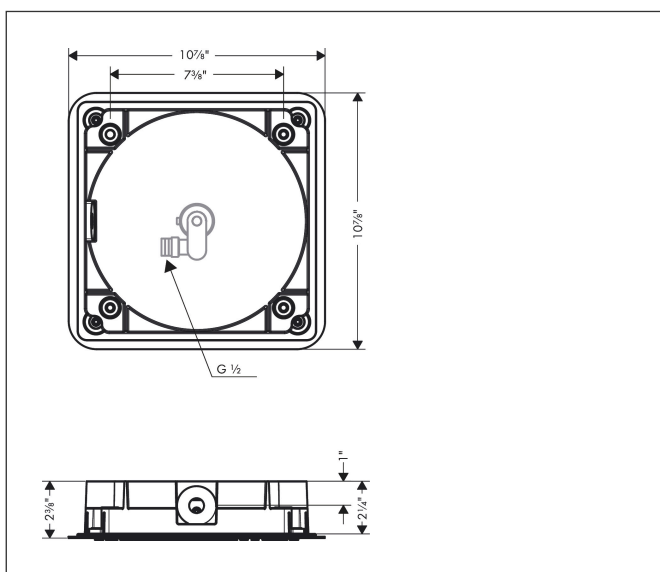

Drawing

Technology

Spray Types

Certificates/approvals