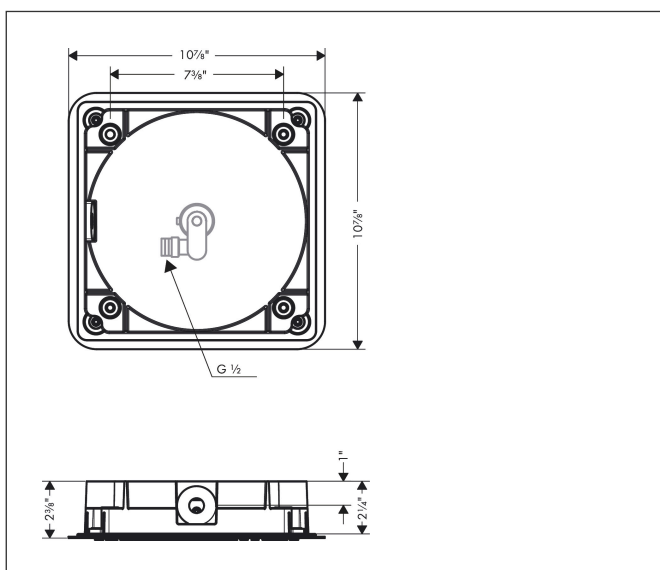

Drawing

Technology

Spray Types

Certificates/approvals