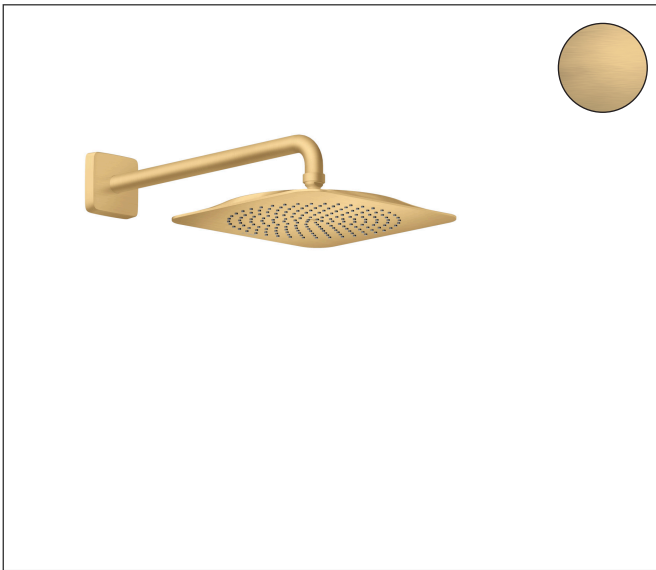

Brand AXOR  
 Art. Name **AXOR Citterio C** Showerhead 270 1- Jet with Showerarm Trim, 1.75 GPM  
 Art. Nr. 28796251  
 Surface Brushed Gold Optic  
 Pos. 1

## Product Picture

## Features

- Consists of: showerhead, showerarm
- showerhead size: 10 5/8" x 10 5/8"
- Spray pattern: PowderRain
- Maximum flow rate: 1.75 GPM
- Showerhead removable for cleaning