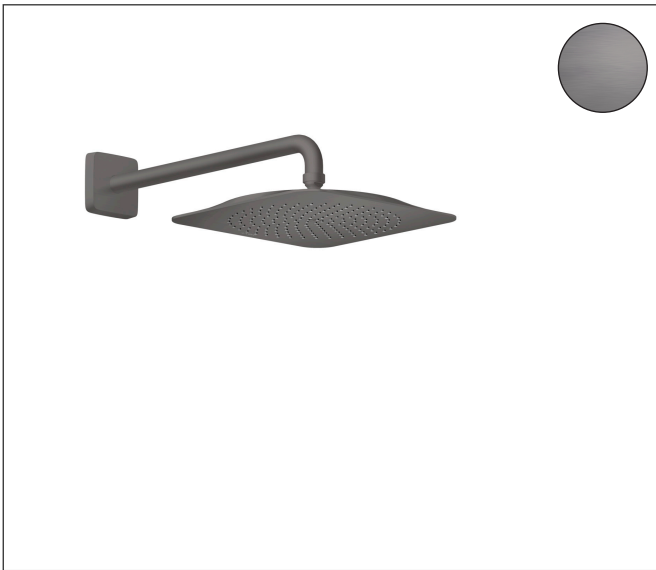

Brand AXOR
 Art. Name **AXOR Citterio C** Showerhead 270 1- Jet with Showerarm Trim, 1.75 GPM
 Art. Nr. 28796341
 Surface Brushed Black Chrome
 Pos. 1

Product Picture

Features

- Consists of: showerhead, showerarm
- showerhead size: 10 5/8" x 10 5/8"
- Spray pattern: PowderRain
- Maximum flow rate: 1.75 GPM
- Showerhead removable for cleaning