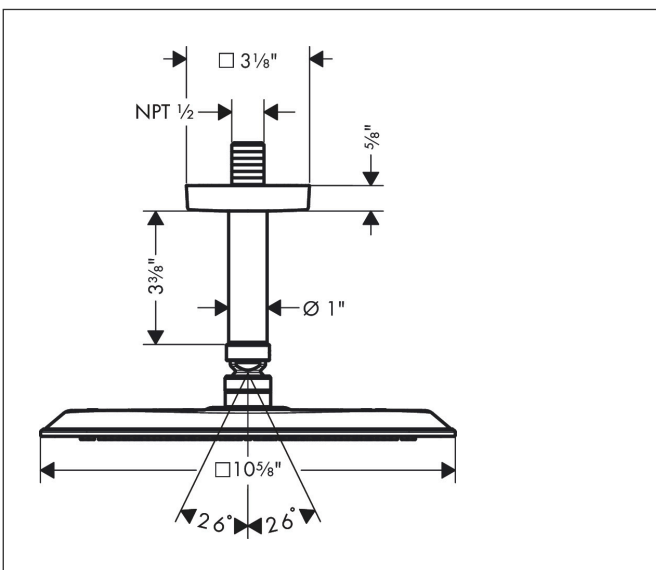

Drawing

Technology

Spray Types

Certificates/approvals