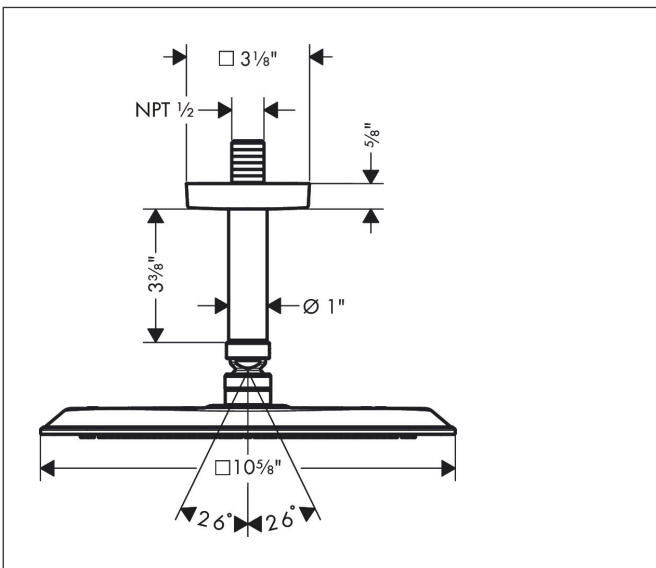

Drawing

Technology

Spray Types

Certificates/approvals