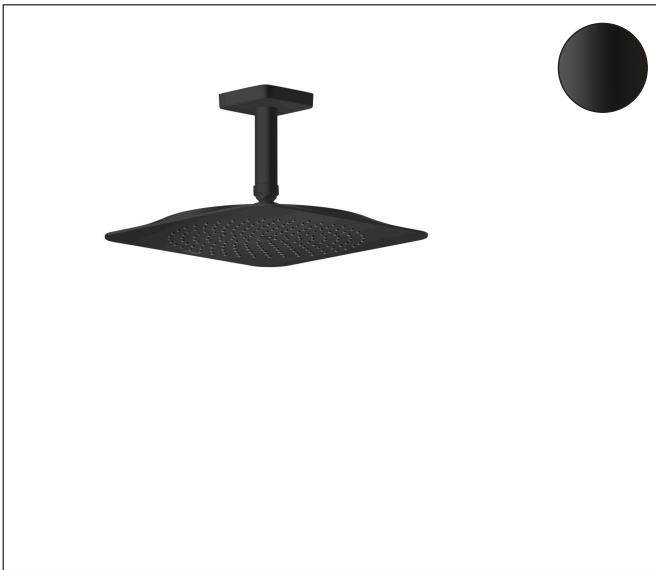

Brand AXOR  
 Art. Name **AXOR Citterio C** Showerhead 270 Square 1-Jet Ceiling Connection, 1.75 GPM  
 Art. Nr. 28797671  
 Surface Matte Black  
 Pos. 1

## Product Picture

## Features

- Consists of: showerhead, ceiling connection
- showerhead size: 10 5/8" x 10 5/8"
- Spray pattern: PowderRain
- Maximum flow rate: 1.75 GPM
- Showerhead removable for cleaning