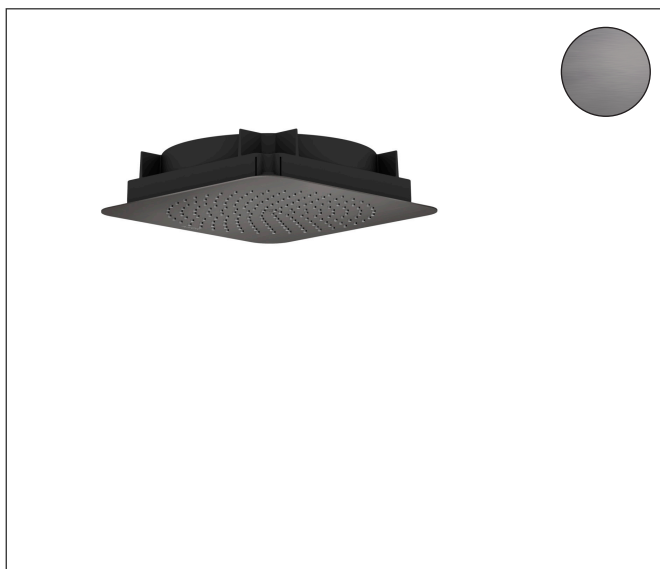

Brand AXOR
 Art. Name **AXOR Citterio C** Showerhead 270 Square 1-Jet Flush Ceiling, 1.75 GPM
 Art. Nr. 28798341
 Surface Brushed Black Chrome
 Pos. 1

Product Picture

Features

- showerhead size: 10 5/8" x 10 5/8"
- Spray pattern: Rain
- Maximum flow rate: 1.75 GPM
- Showerhead removable for cleaning
- Connection type: rough