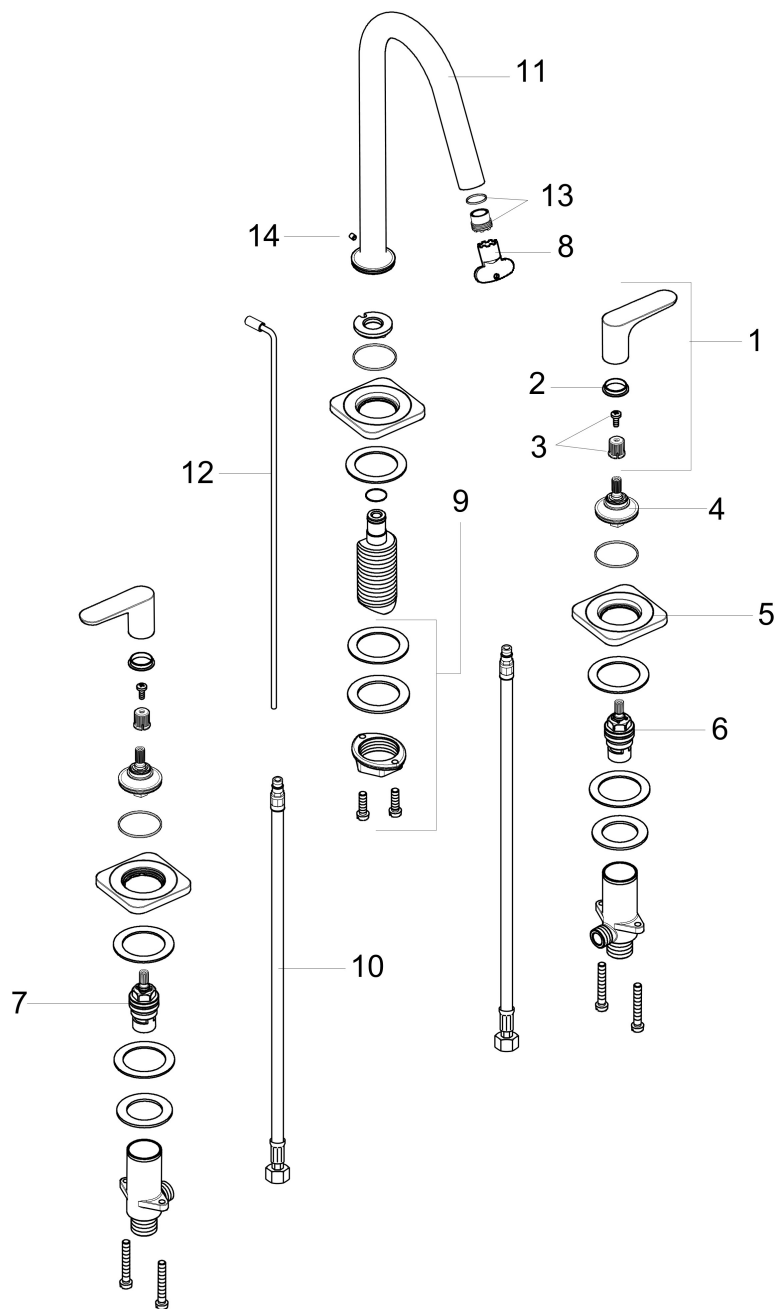

Brand AXOR
Art. Name **AXOR Citterio M** Widespread Faucet 160 with Pop-Up Drain, 1.2 GPM
Art. Nr. 34133821
Surface Brushed Nickel
Pos. 1

Spare Parts Drawings for build year: >07/16

Brand AXOR
 Art. Name **AXOR Citterio M** Widespread Faucet 160 with Pop-Up Drain, 1.2 GPM
 Art. Nr. 34133821
 Surface Brushed Nickel
 Pos. 1

Spare parts list for build year: >07/16

Pos.	Description	Article number
1	handle	34095820
2	set of color-rings cold / hot water	98927000
3	handle fixing set	98932000
4	nut	98929820
5	escutcheon	98930820
6	shut off unit left closing	94008000
7	shut off unit right closing	94009000
8	special tool	98987000
9	fixing set (Ø 32)	13961000
10	connection hose 17½" M10x1 3/8"	94071001
11	spout cpl.	98928820
12	pull rod	96657820
13	aerator M16,5x1 (4,5 l/min)	92875000
14	hollow set screw M4x5	92846000
a	pop up waste	88509820