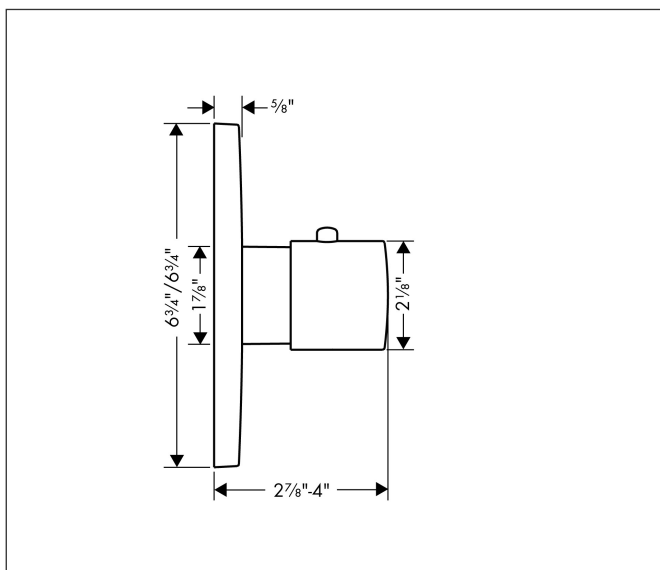

Brand AXOR
Art. Name **AXOR Citterio M** Thermostatic Trim
Art. Nr. 34714001
Surface Chrome
Pos. 1

Product Picture

Features

- Thermostat cartridge
- Maximum flow rate (at 3 bar): 22.7 l/min
- Safety stop at 40°C

Drawing