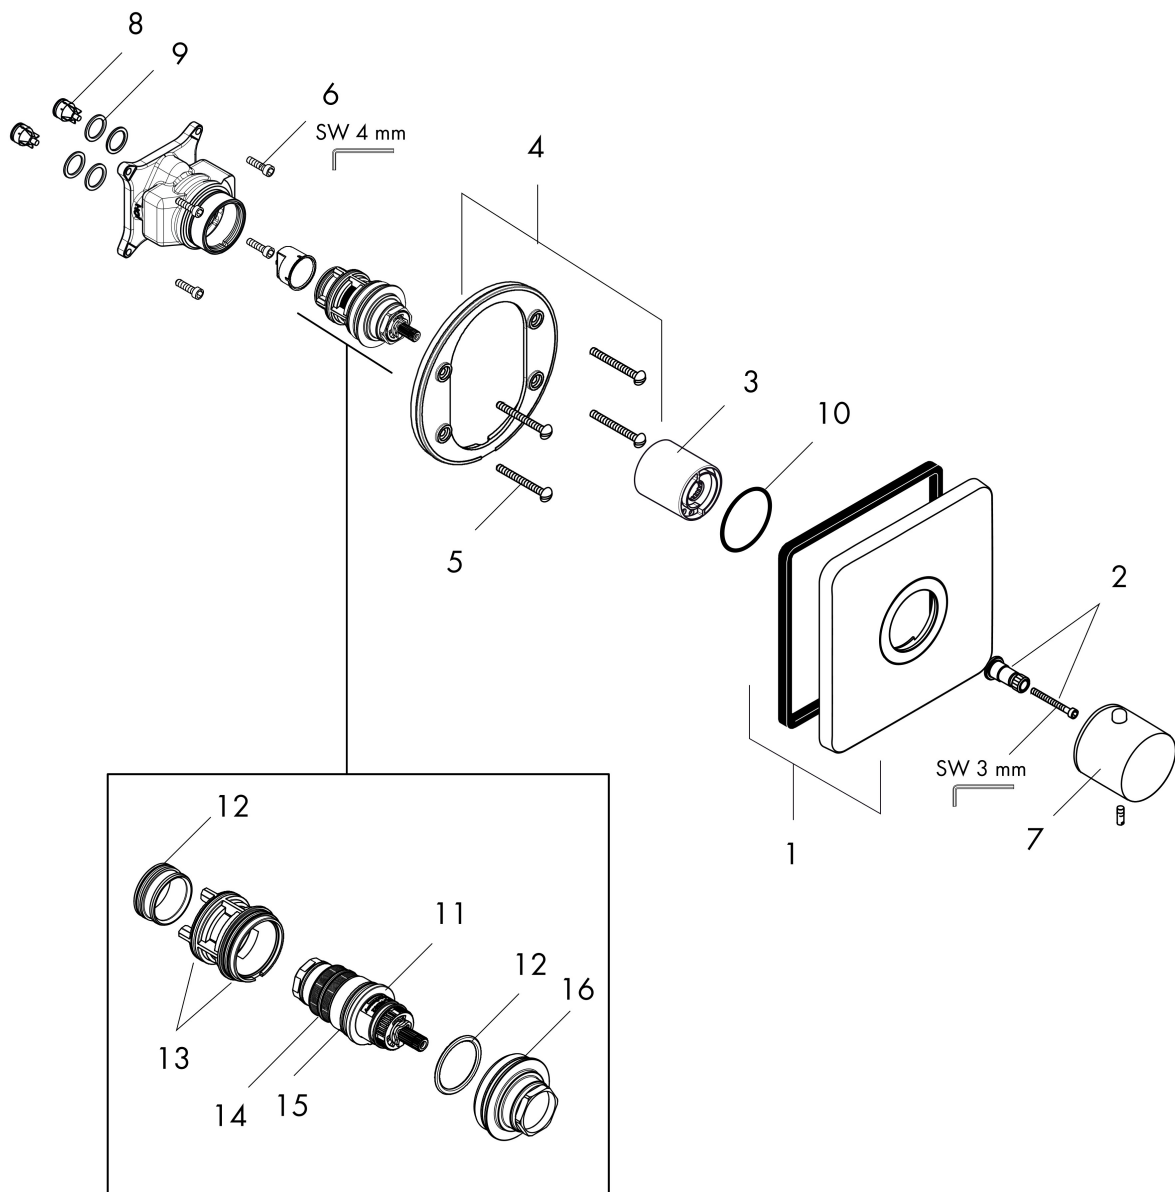

## Features

- Thermostat cartridge
- Maximum flow rate (at 3 bar): 22.7 l/min
- Safety stop at 40°C

## Drawing

Brand AXOR  
Art. Name **AXOR Citterio M** Thermostatic Trim  
Art. Nr. 34714001  
Surface Chrome  
Pos. 1

## Spare Parts Drawings for build year: >08/23

Brand AXOR  
 Art. Name **AXOR Citterio M** Thermostatic Trim  
 Art. Nr. 34714001  
 Surface Chrome  
 Pos. 1

## Spare parts list for build year: >08/23

Pos.	Description	Article number
1	escutcheon 170 / 170 mm	98917000
2	adapter for handle	96435000
3	sleeve	97439000
4	sub plate	96447000
5	set of fixing screws	96454000
6	set of screws	96525000
7	handle for thermostat	38391001
8	set of non return valves DW 15	97350000
9	O-ring 16x2	98133000
10	O-ring 48x5	98174000
11	thermostat cartridge	98282000
12	O-ring 26x2	98147000
13	O-ring 34x2	98383000
14	O-ring 25x1,5	98146000
15	O-ring 25x2,5	92146000
16	O-ring 38x2,5	98198000
a	extension 25 mm	13595000
b	extension 22 mm	98860000