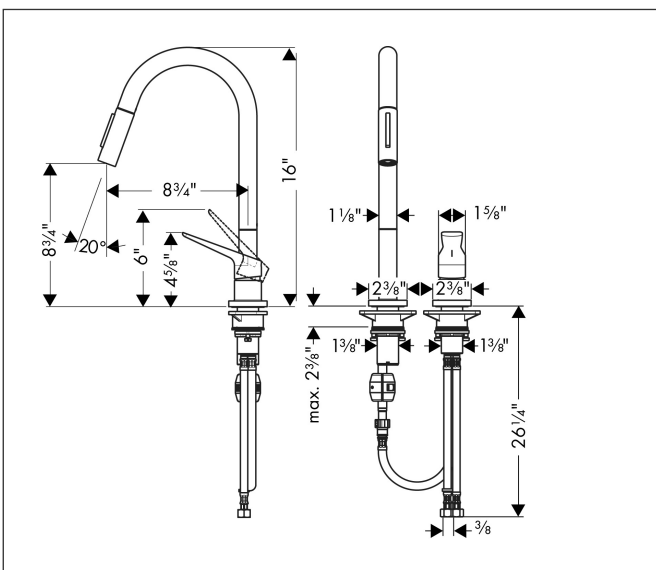

Brand	AXOR
Art. Name	AXOR Citterio M 2-Hole Single-Handle Kitchen Faucet 2-spray Pull Down, 1.5 GPM
Art. Nr.	34813801
Surface	Stainless Steel Finish
Pos.	1

Product Picture

Features

- Swivel range 150°
- Laminar spray, shower spray
- Lockable shower spray, spray return through pressing spray diverter
- MagFit magnetic shower holder
- 2-hole deck-mounted
- Maximum flow rate (at 3 bar): 5.7 l/min
- Ceramic cartridge
- G 3/8 hose connections
- Integrated non-return valve
- Extension length up to 50 cm

Drawing

Technology

Spray Types