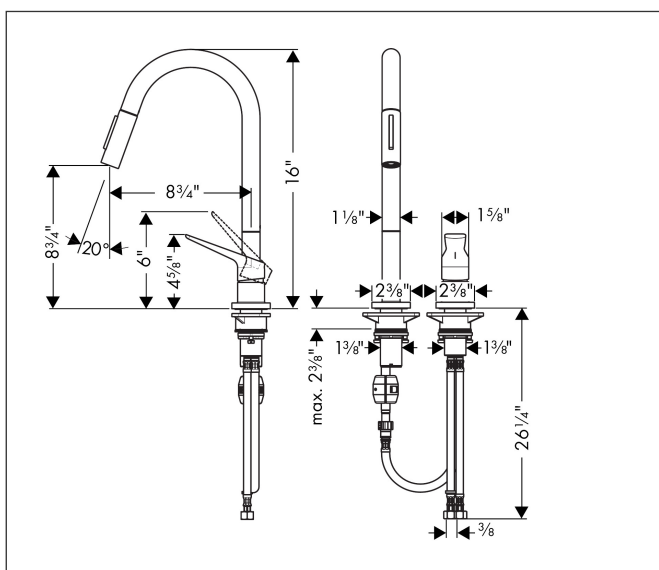

Brand	AXOR
Art. Name	<b>AXOR Citterio M</b> 2-Hole Single-Handle Kitchen Faucet 2-Spray Pull-Down, 1.75 GPM
Art. Nr.	34822251
Surface	Brushed Gold Optic
Pos.	1

## Features

- Swivel range 150°
- Laminar spray, shower spray
- Lockable shower spray, spray return through pressing spray diverter
- MagFit magnetic shower holder
- 2-hole deck-mounted
- Maximum flow rate (at 3 bar): 6.6 l/min
- Ceramic cartridge
- G 3/8 hose connections
- Integrated non-return valve
- Extension length up to 50 cm
- 2-hole single lever kitchen faucet, connection hoses, fixation set, mounting material, installation manual

## Spare Parts Drawings for build year: >01/20

Brand AXOR  
 Art. Name **AXOR Citterio M** 2-Hole Single-Handle Kitchen Faucet 2-Spray Pull-Down, 1.75 GPM  
 Art. Nr. 34822251  
 Surface Brushed Gold Optic  
 Pos. 1

## Spare parts list for build year: >01/20

Pos.	Description	Article number
1	spout cpl.	95562250
2	filter	97735000
3	handspray	95908251
4	set of non return valves DW 15	97350000
5	O-ring 18x1,5	98231000
6	aerator laminar M22x1 (15 l/min)	95909000
7	O-ring 20x1	98140000
8	service tool	95910000
9	sealing washer	97825000
10	support	97523000
11	fixing set (Ø 34)	95049000
12	lever collar	97548000
13	weight	98551000
14	hose 1,50 m	88624000
15	handle	95902000
16	screw cover	96762000
17	flange	96763250
18	nut	97209000
19	cartridge, assy	92730000
20	seal	95008000
21	connection hose 600 mm M10x1	95561000
22	connection hose 35½" M8x0,75 3/8"	96316001
23	O-ring 11x2	98127000
24	set of lever collars	98365000
25	O-ring 21x2,5	98211000
26	non return valve	93218000