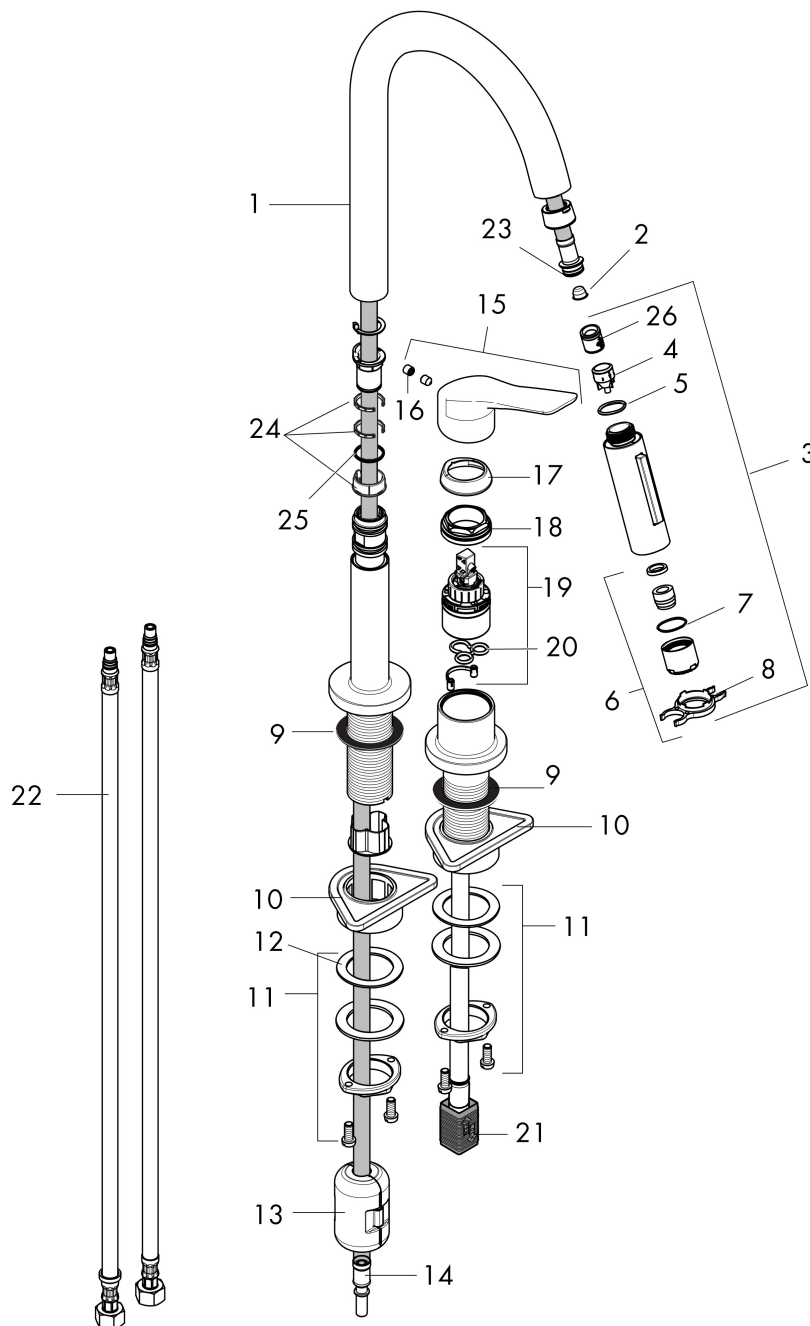

## Drawing

## Features

- Swivel range 150°
- Laminar spray, shower spray
- Lockable shower spray, spray return through pressing spray diverter
- MagFit magnetic shower holder
- 2-hole deck-mounted
- Maximum flow rate (at 3 bar): 6.6 l/min
- Ceramic cartridge
- G 3/8 hose connections
- Integrated non-return valve
- Extension length up to 50 cm
- 2-hole single lever kitchen faucet, connection hoses, fixation set, mounting material, installation manual

## Spare Parts Drawings for build year: >01/20

Brand AXOR  
 Art. Name **AXOR Citterio M** 2-Hole Single-Handle Kitchen Faucet 2-Spray Pull-Down, 1.75 GPM  
 Art. Nr. 34822251  
 Surface Brushed Gold Optic  
 Pos. 1

## Spare parts list for build year: >01/20

Pos.	Description	Article number
1	spout cpl.	95562250
2	filter	97735000
3	handspray	95908251
4	set of non return valves DW 15	97350000
5	O-ring 18x1,5	98231000
6	aerator laminar M22x1 (15 l/min)	95909000
7	O-ring 20x1	98140000
8	service tool	95910000
9	sealing washer	97825000
10	support	97523000
11	fixing set (Ø 34)	95049000
12	lever collar	97548000
13	weight	98551000
14	hose 1,50 m	88624000
15	handle	95902000
16	screw cover	96762000
17	flange	96763250
18	nut	97209000
19	cartridge, assy	92730000
20	seal	95008000
21	connection hose 600 mm M10x1	95561000
22	connection hose 35½" M8x0,75 3/8"	96316001
23	O-ring 11x2	98127000
24	set of lever collars	98365000
25	O-ring 21x2,5	98211000
26	non return valve	93218000