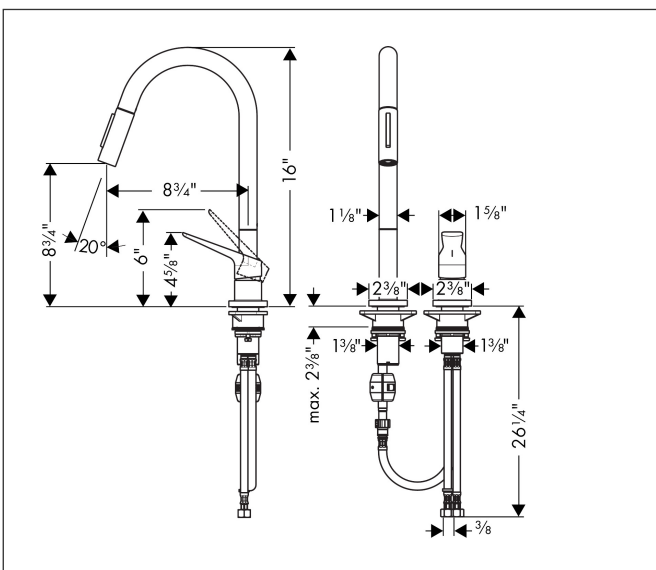

Brand	AXOR
Art. Name	AXOR Citterio M 2-Hole Single-Handle Kitchen Faucet 2-Spray Pull-Down, 1.75 GPM
Art. Nr.	34822341
Surface	Brushed Black Chrome
Pos.	1

Product Picture

Features

- Swivel range 150°
- Laminar spray, shower spray
- Lockable shower spray, spray return through pressing spray diverter
- MagFit magnetic shower holder
- 2-hole deck-mounted
- Maximum flow rate (at 3 bar): 6.6 l/min
- Ceramic cartridge
- G 3/8 hose connections
- Integrated non-return valve
- Extension length up to 50 cm
- 2-hole single lever kitchen faucet, connection hoses, fixation set, mounting material, installation manual

Drawing

Technology

Spray Types